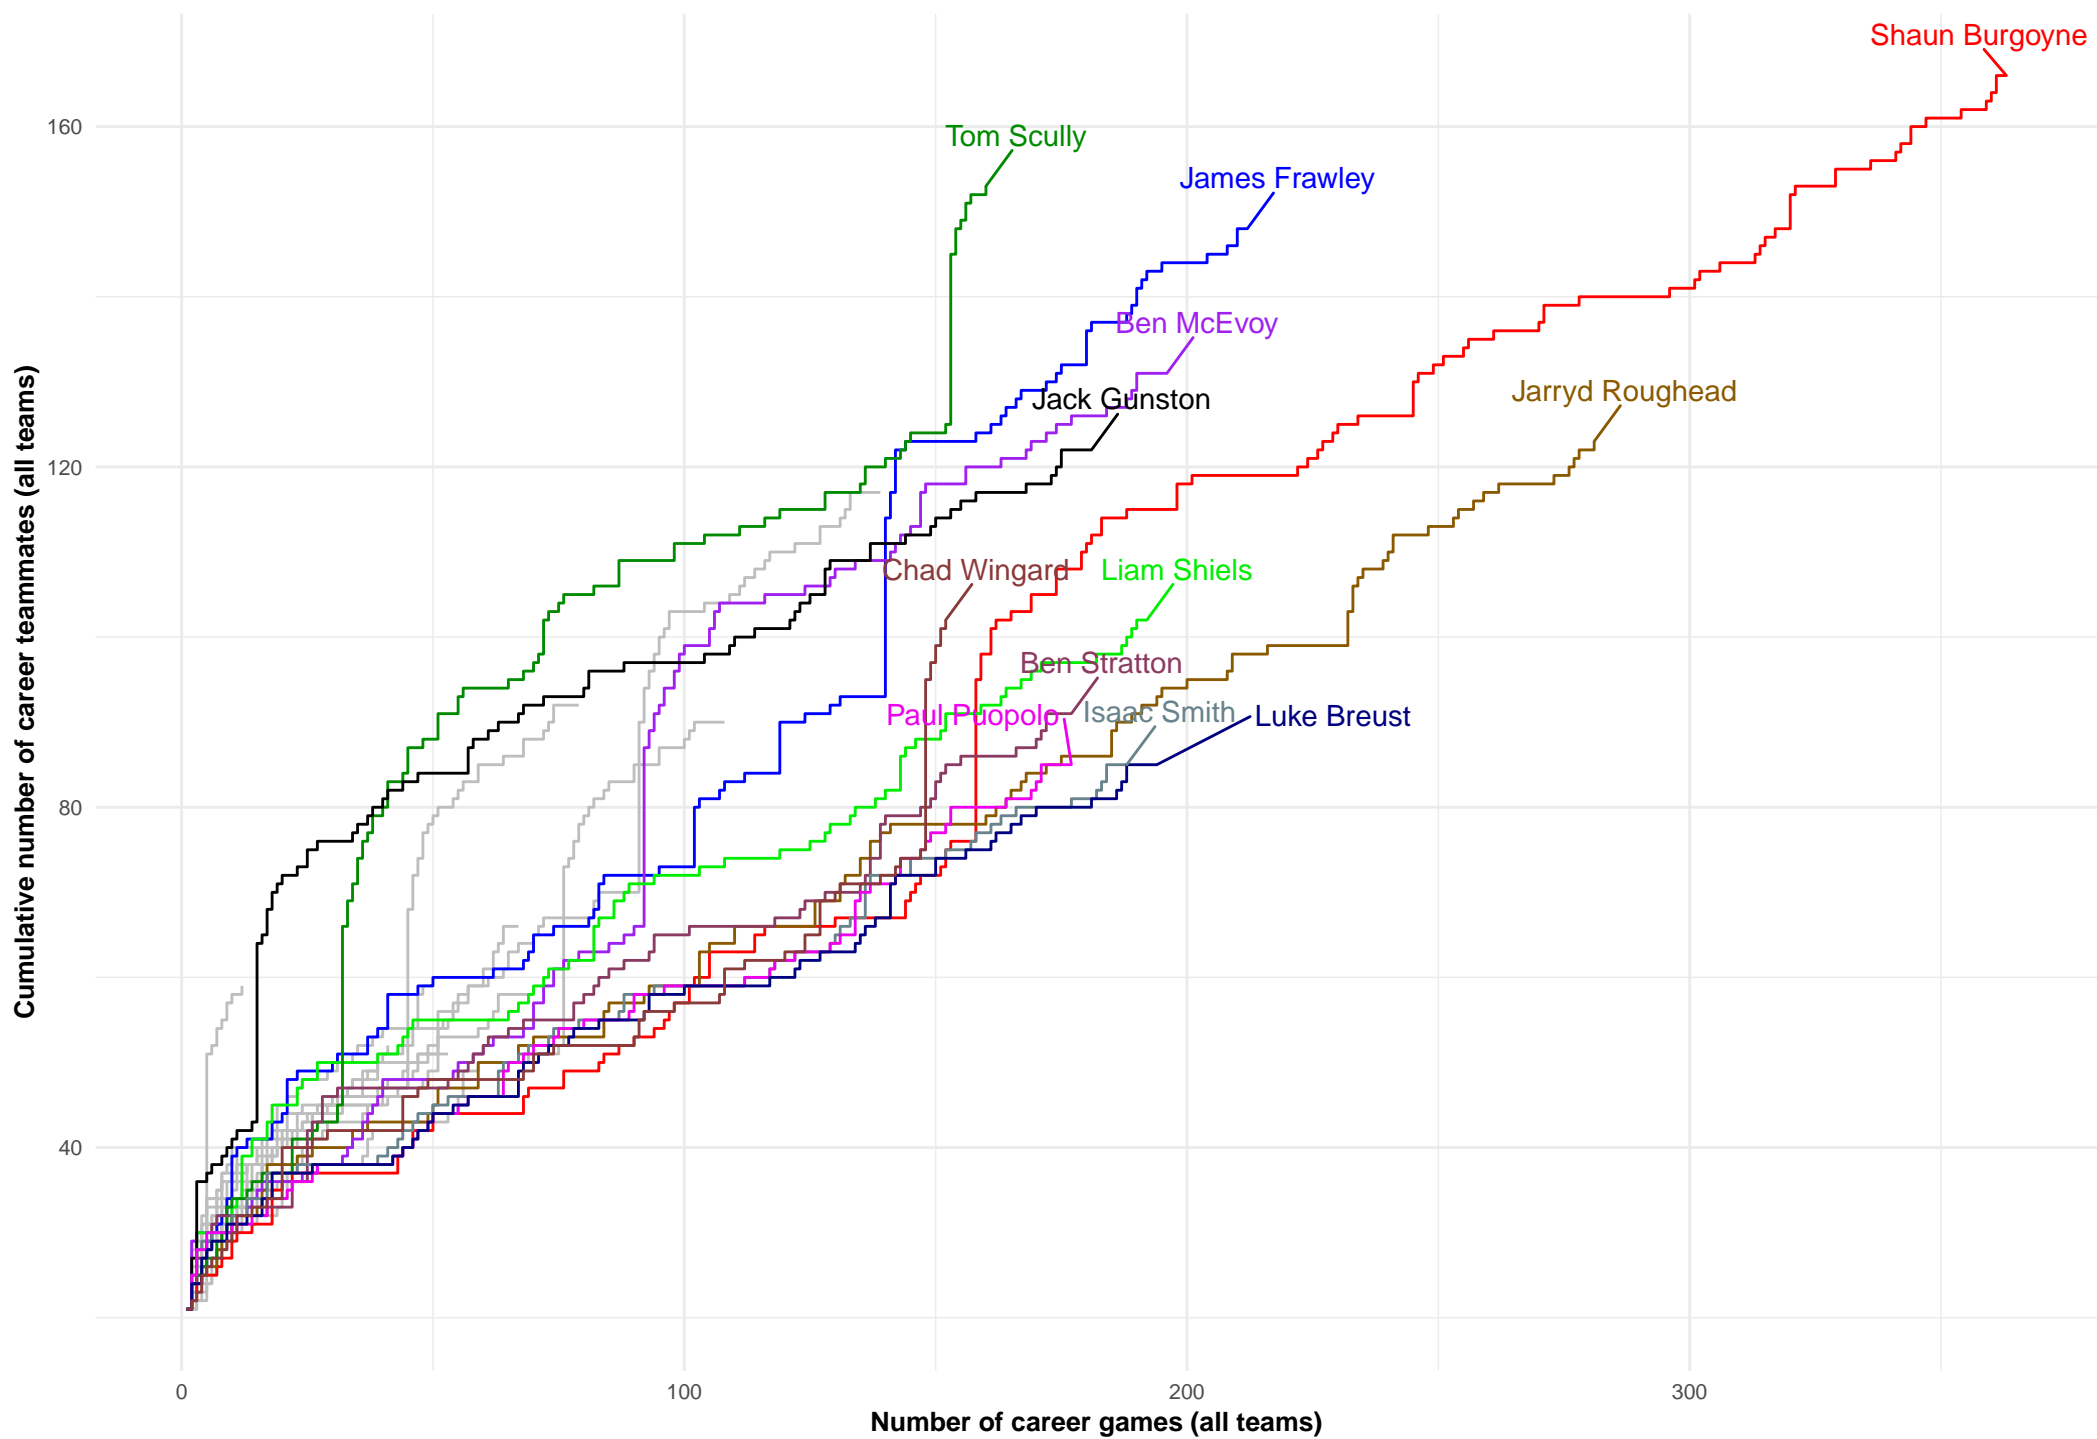

Career games and teammate count for players who played their latest game for Geelong sometime in 2019 or 2020
(highlighted are players with 200 or more teammates, across all teams, or 150 or more career games)

Career games and teammate count for players who played their latest game for Hawthorn sometime in 2019 or 2020
(highlighted are players with 200 or more teammates, across all teams, or 150 or more career games)

Career games and teammate count for players who played their latest game for Sydney sometime in 2019 or 2020
(highlighted are players with 200 or more teammates, across all teams, or 150 or more career games)