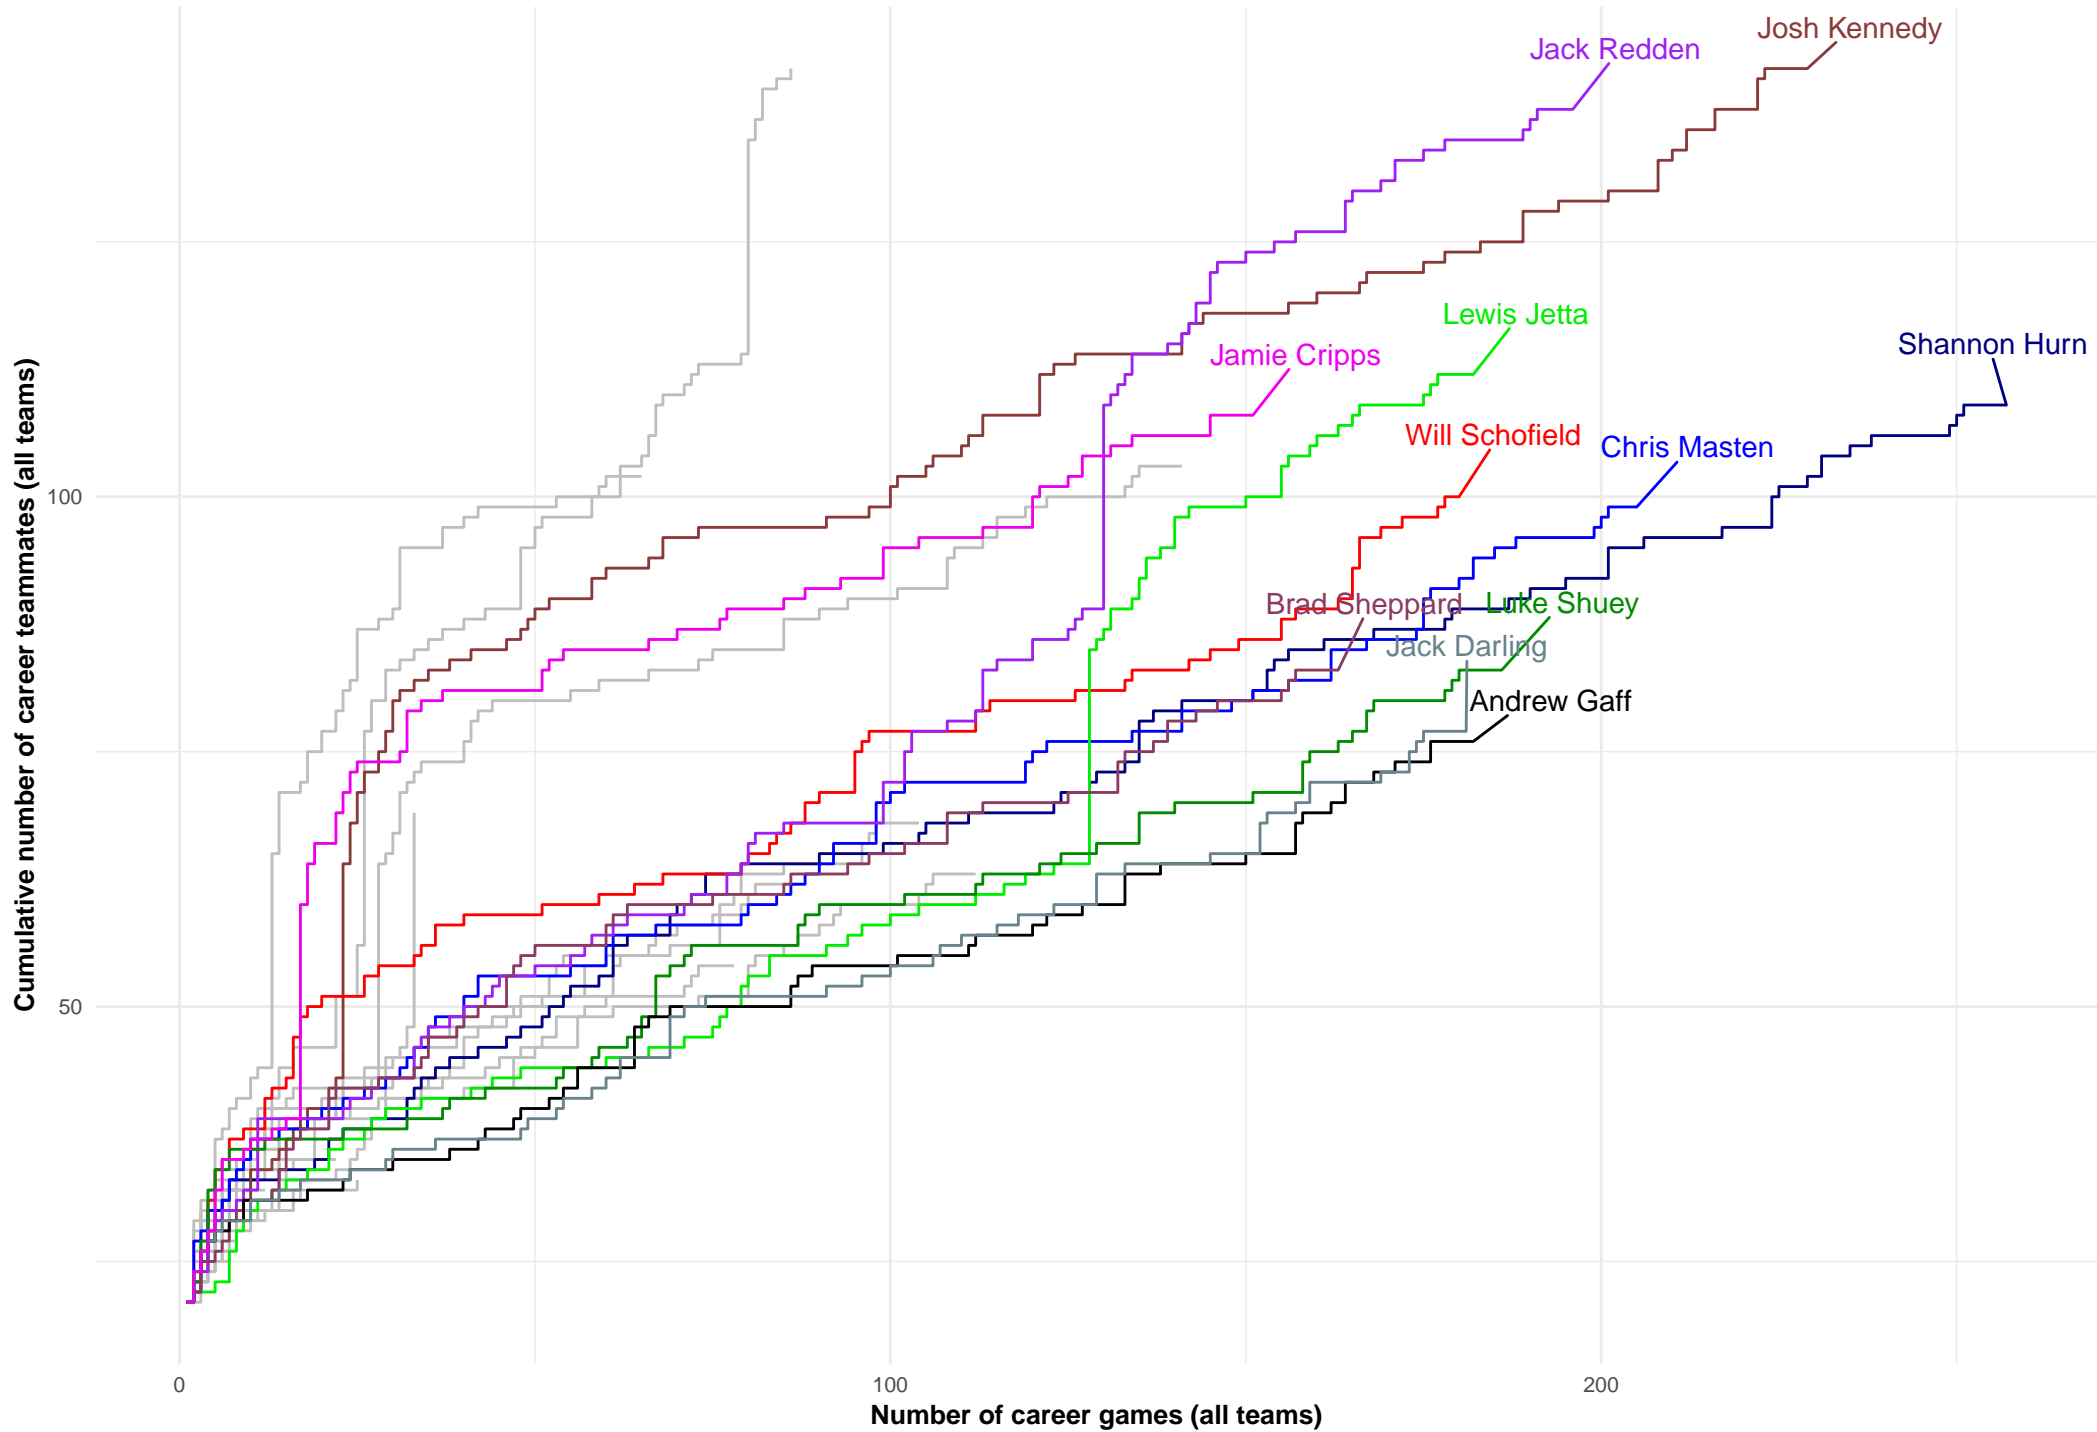

Career games and teammate count for players who played their latest game for North Melbourne sometime in 2019 or 2020
(highlighted are players with 200 or more teammates, across all teams, or 150 or more career games)

Career games and teammate count for players who played their latest game for West Coast sometime in 2019 or 2020
(highlighted are players with 200 or more teammates, across all teams, or 150 or more career games)