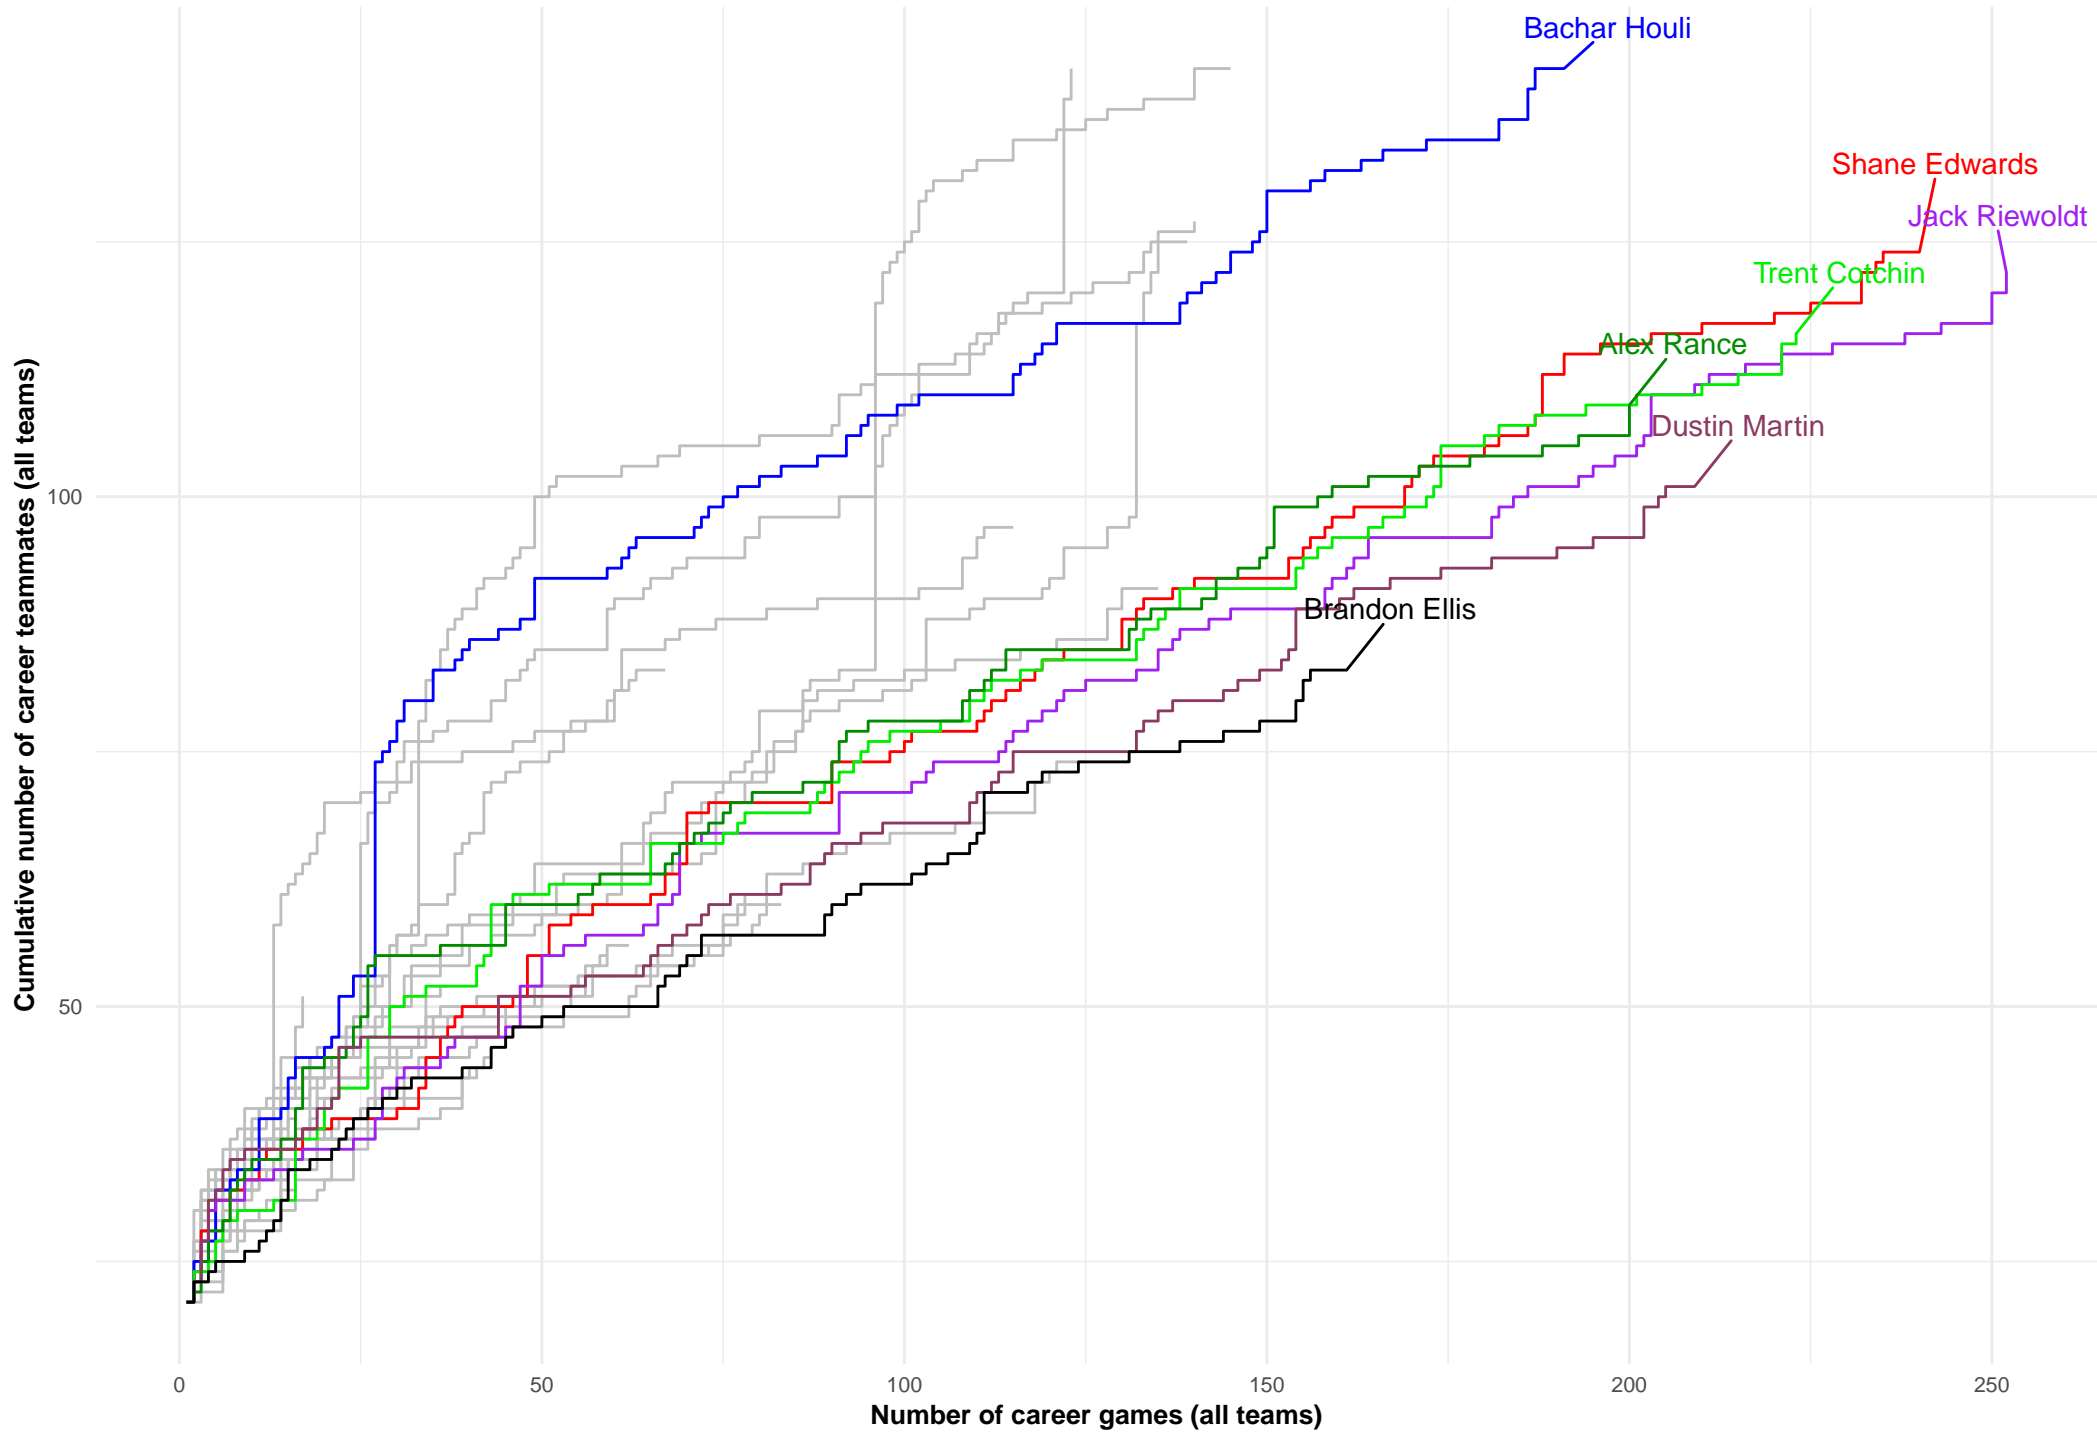

Career games and teammate count for players who played their latest game for St Kilda sometime in 2019 or 2020
(highlighted are players with 200 or more teammates, across all teams, or 150 or more career games)

Career games and teammate count for players who played their latest game for Richmond sometime in 2019 or 2020
(highlighted are players with 200 or more teammates, across all teams, or 150 or more career games)