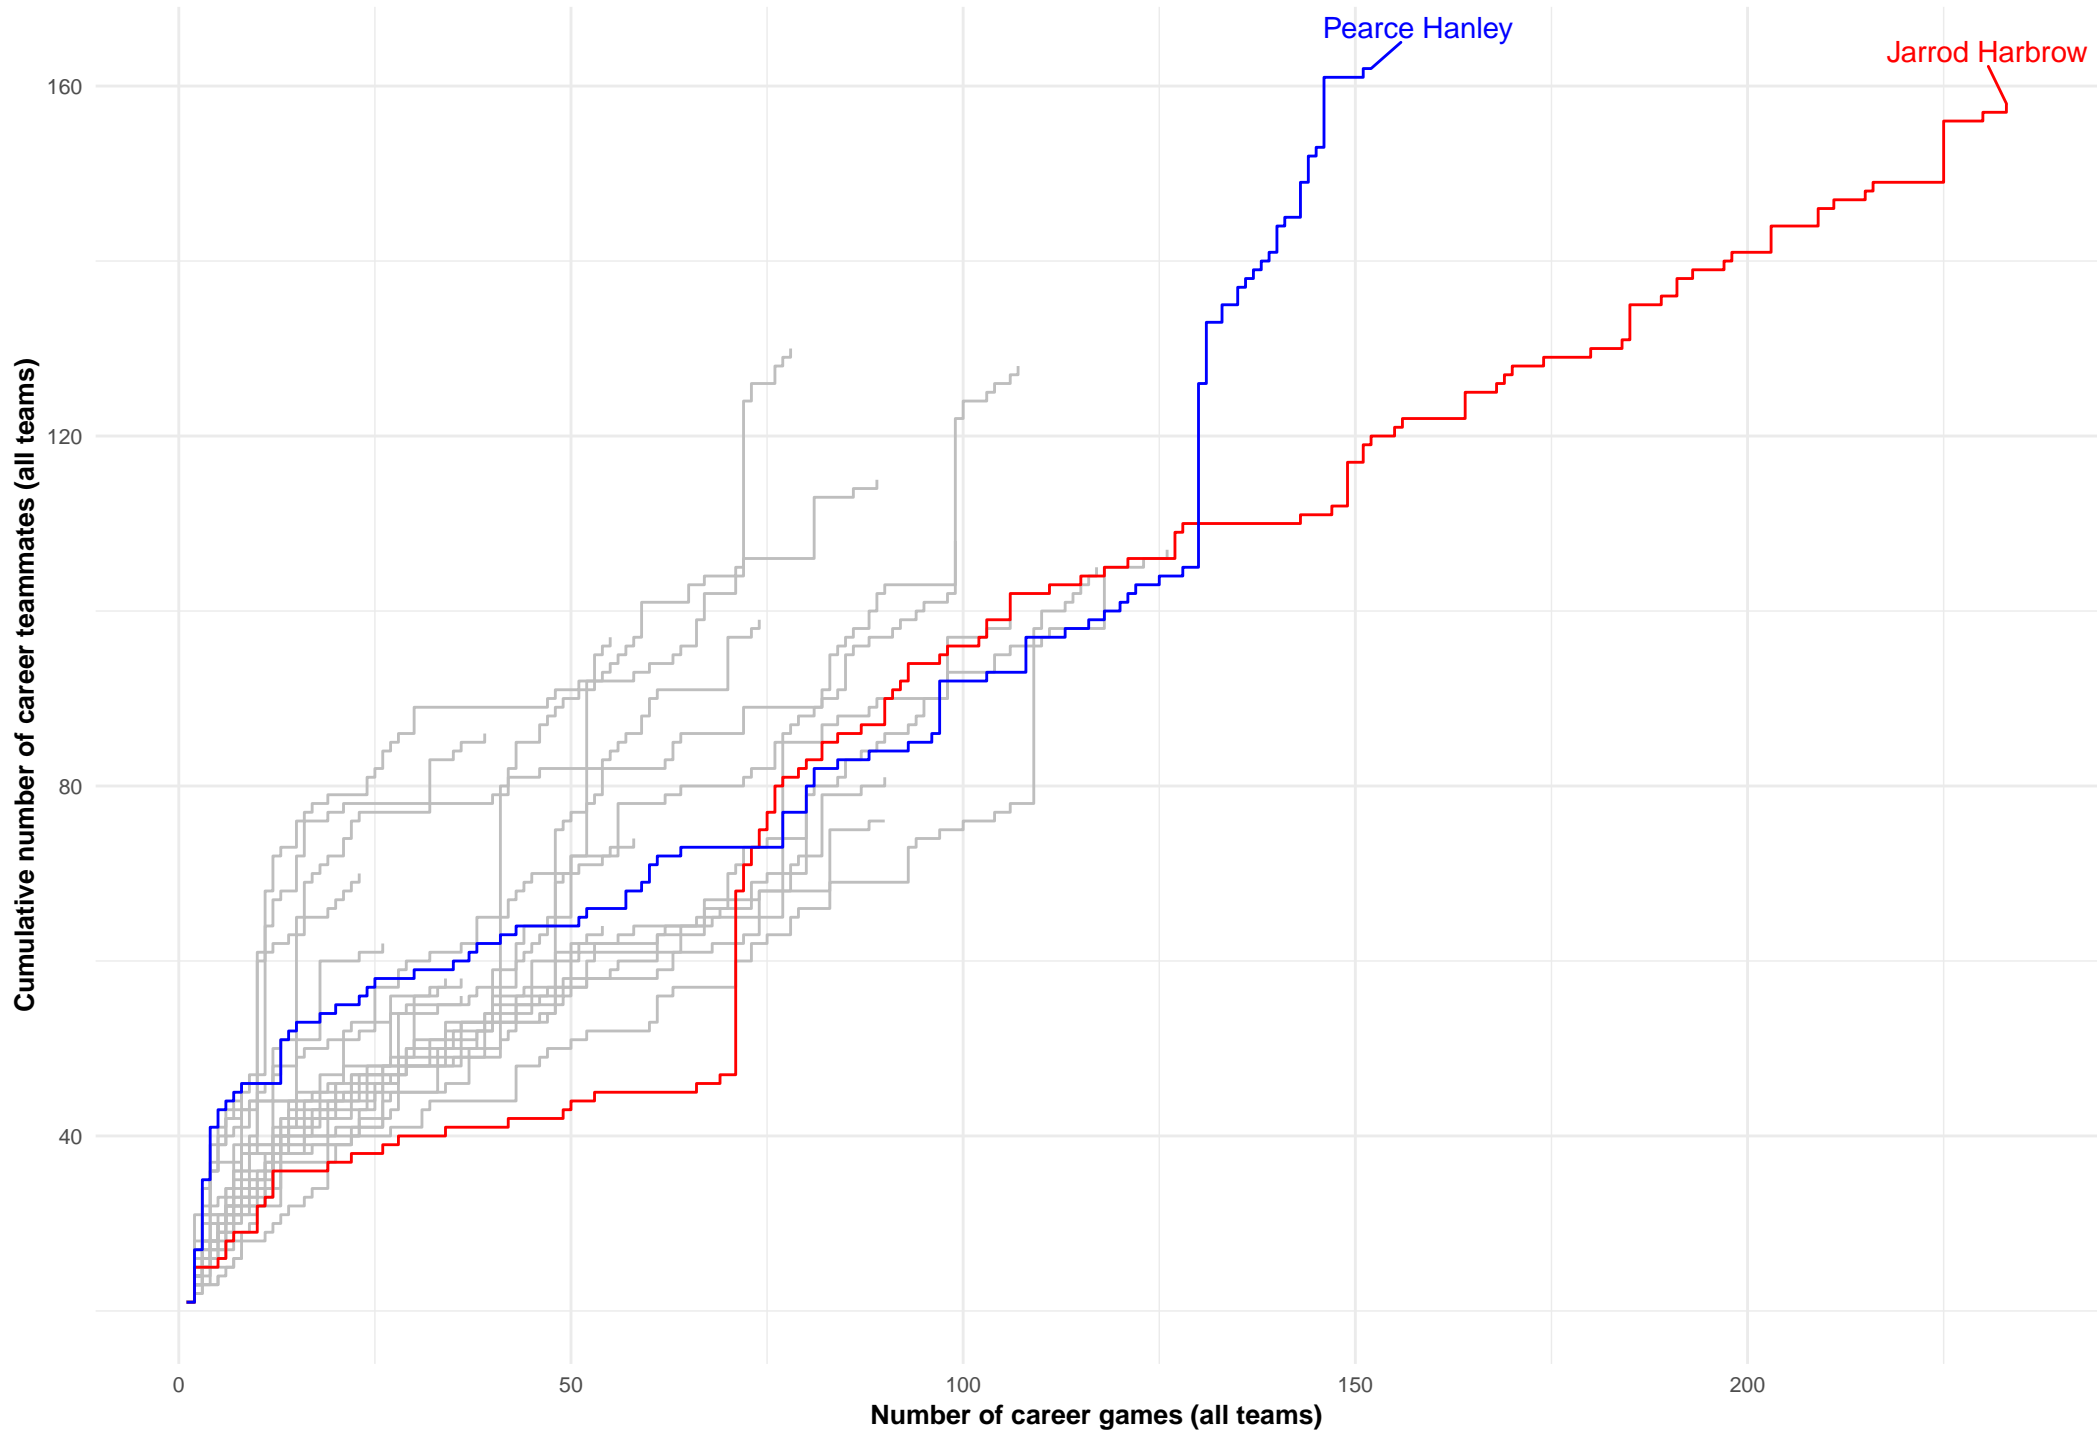

Career games and teammate count for players who played their latest game for Richmond sometime in 2019 or 2020
(highlighted are players with 200 or more teammates, across all teams, or 150 or more career games)

Career games and teammate count for players who played their latest game for Gold Coast sometime in 2019 or 2020
(highlighted are players with 200 or more teammates, across all teams, or 150 or more career games)