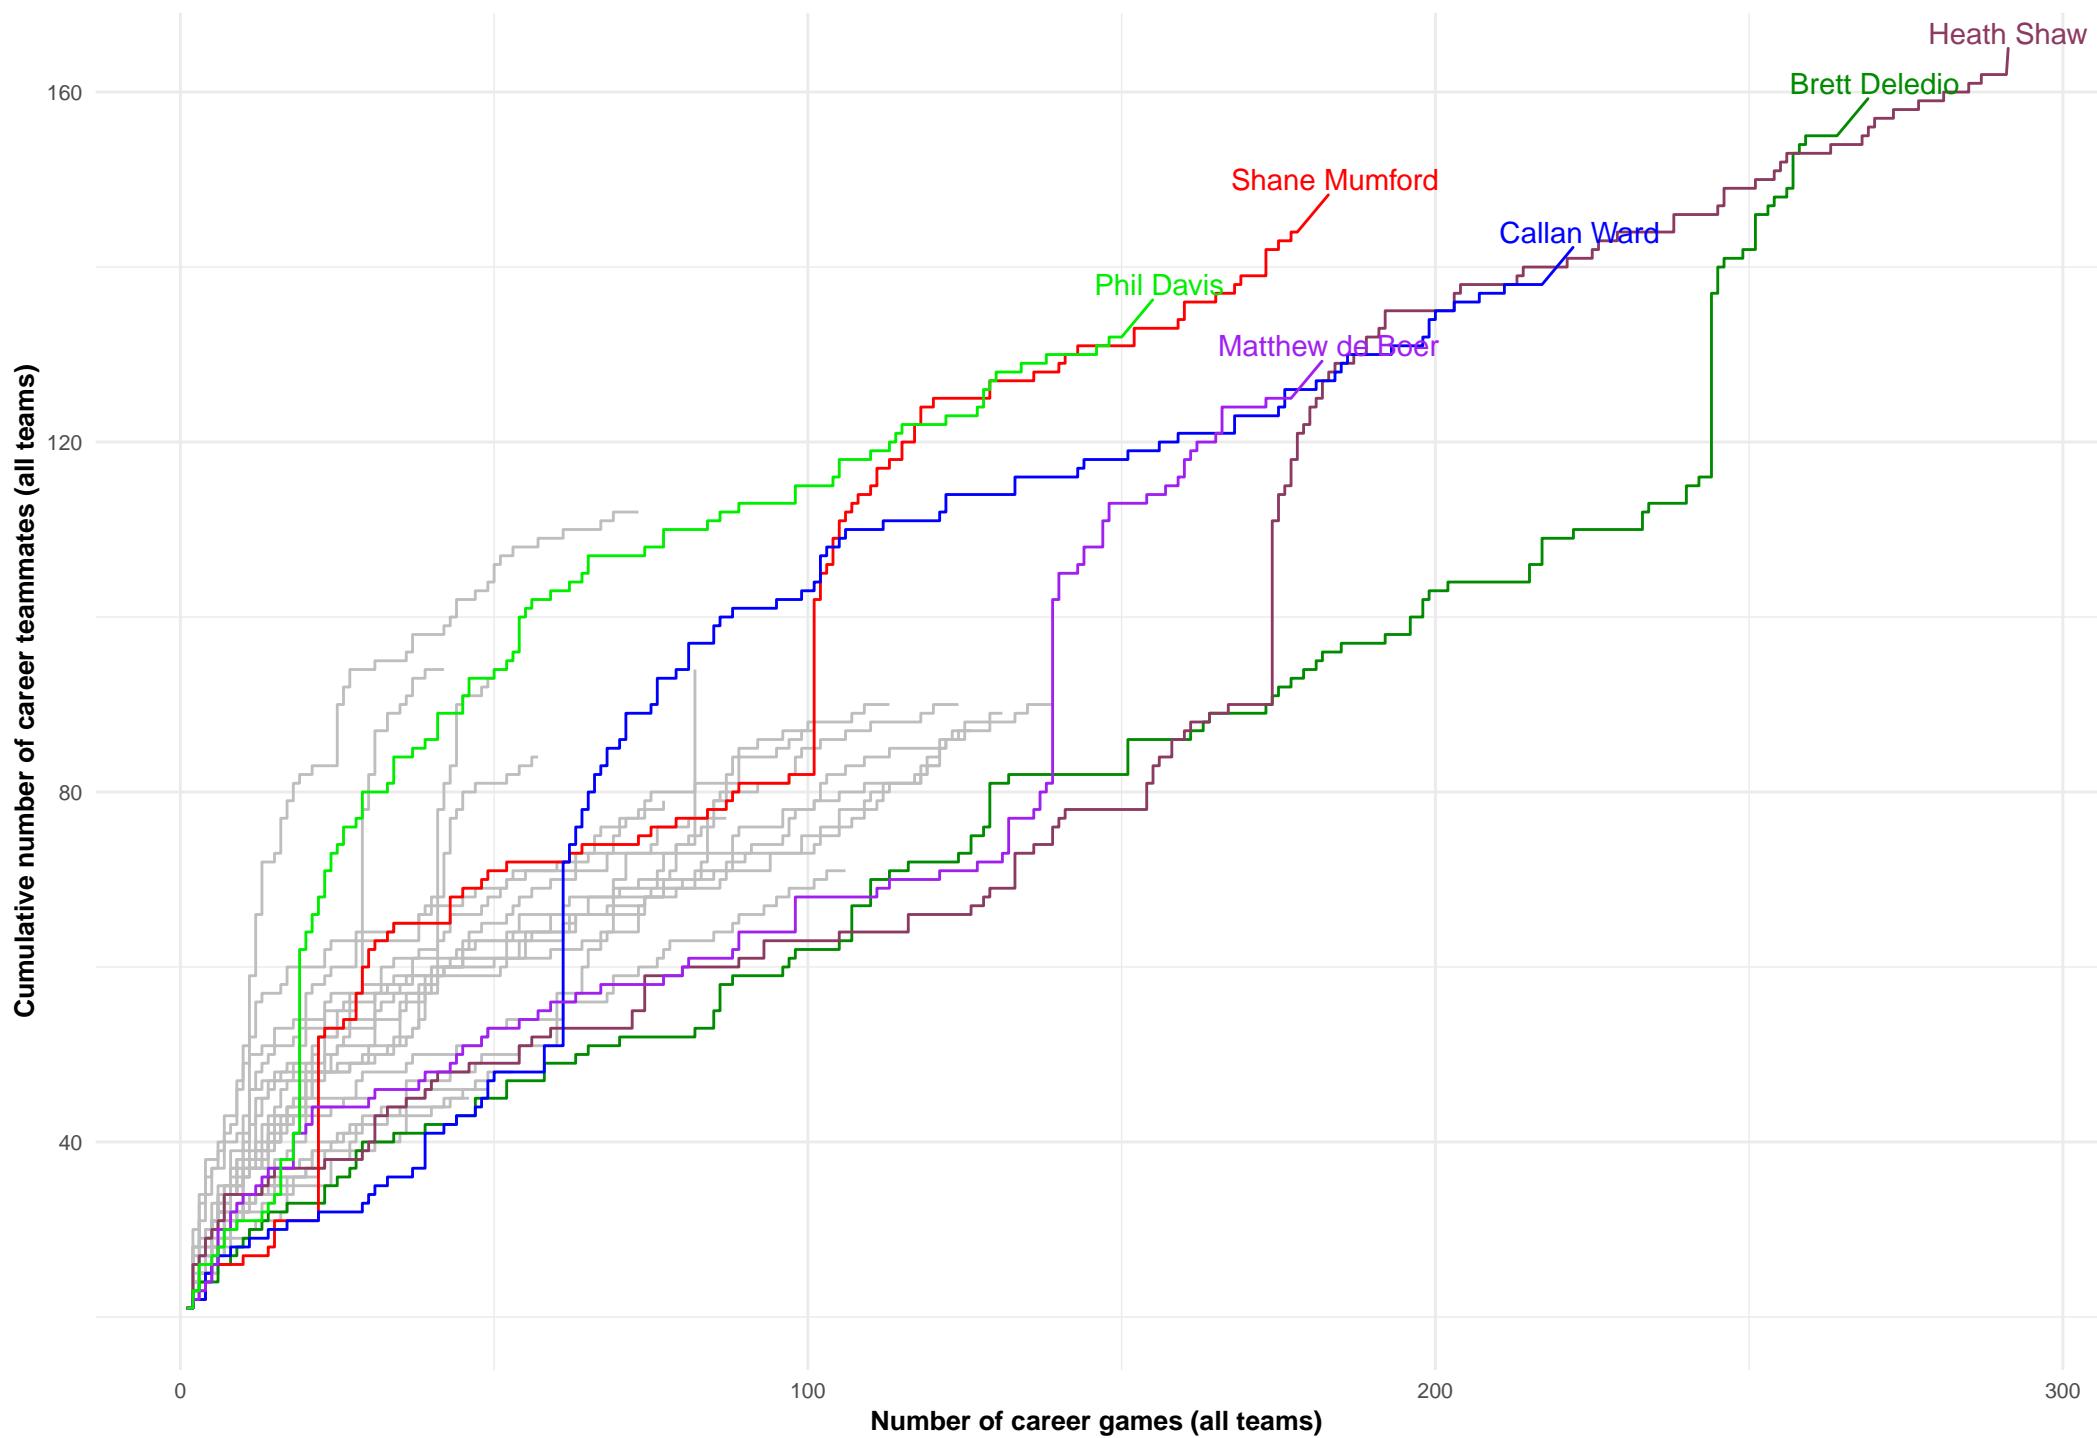

Career games and teammate count for players who played their latest game for Fremantle sometime in 2019 or 2020
(highlighted are players with 200 or more teammates, across all teams, or 150 or more career games)

Career games and teammate count for players who played their latest game for GWS sometime in 2019 or 2020
(highlighted are players with 200 or more teammates, across all teams, or 150 or more career games)