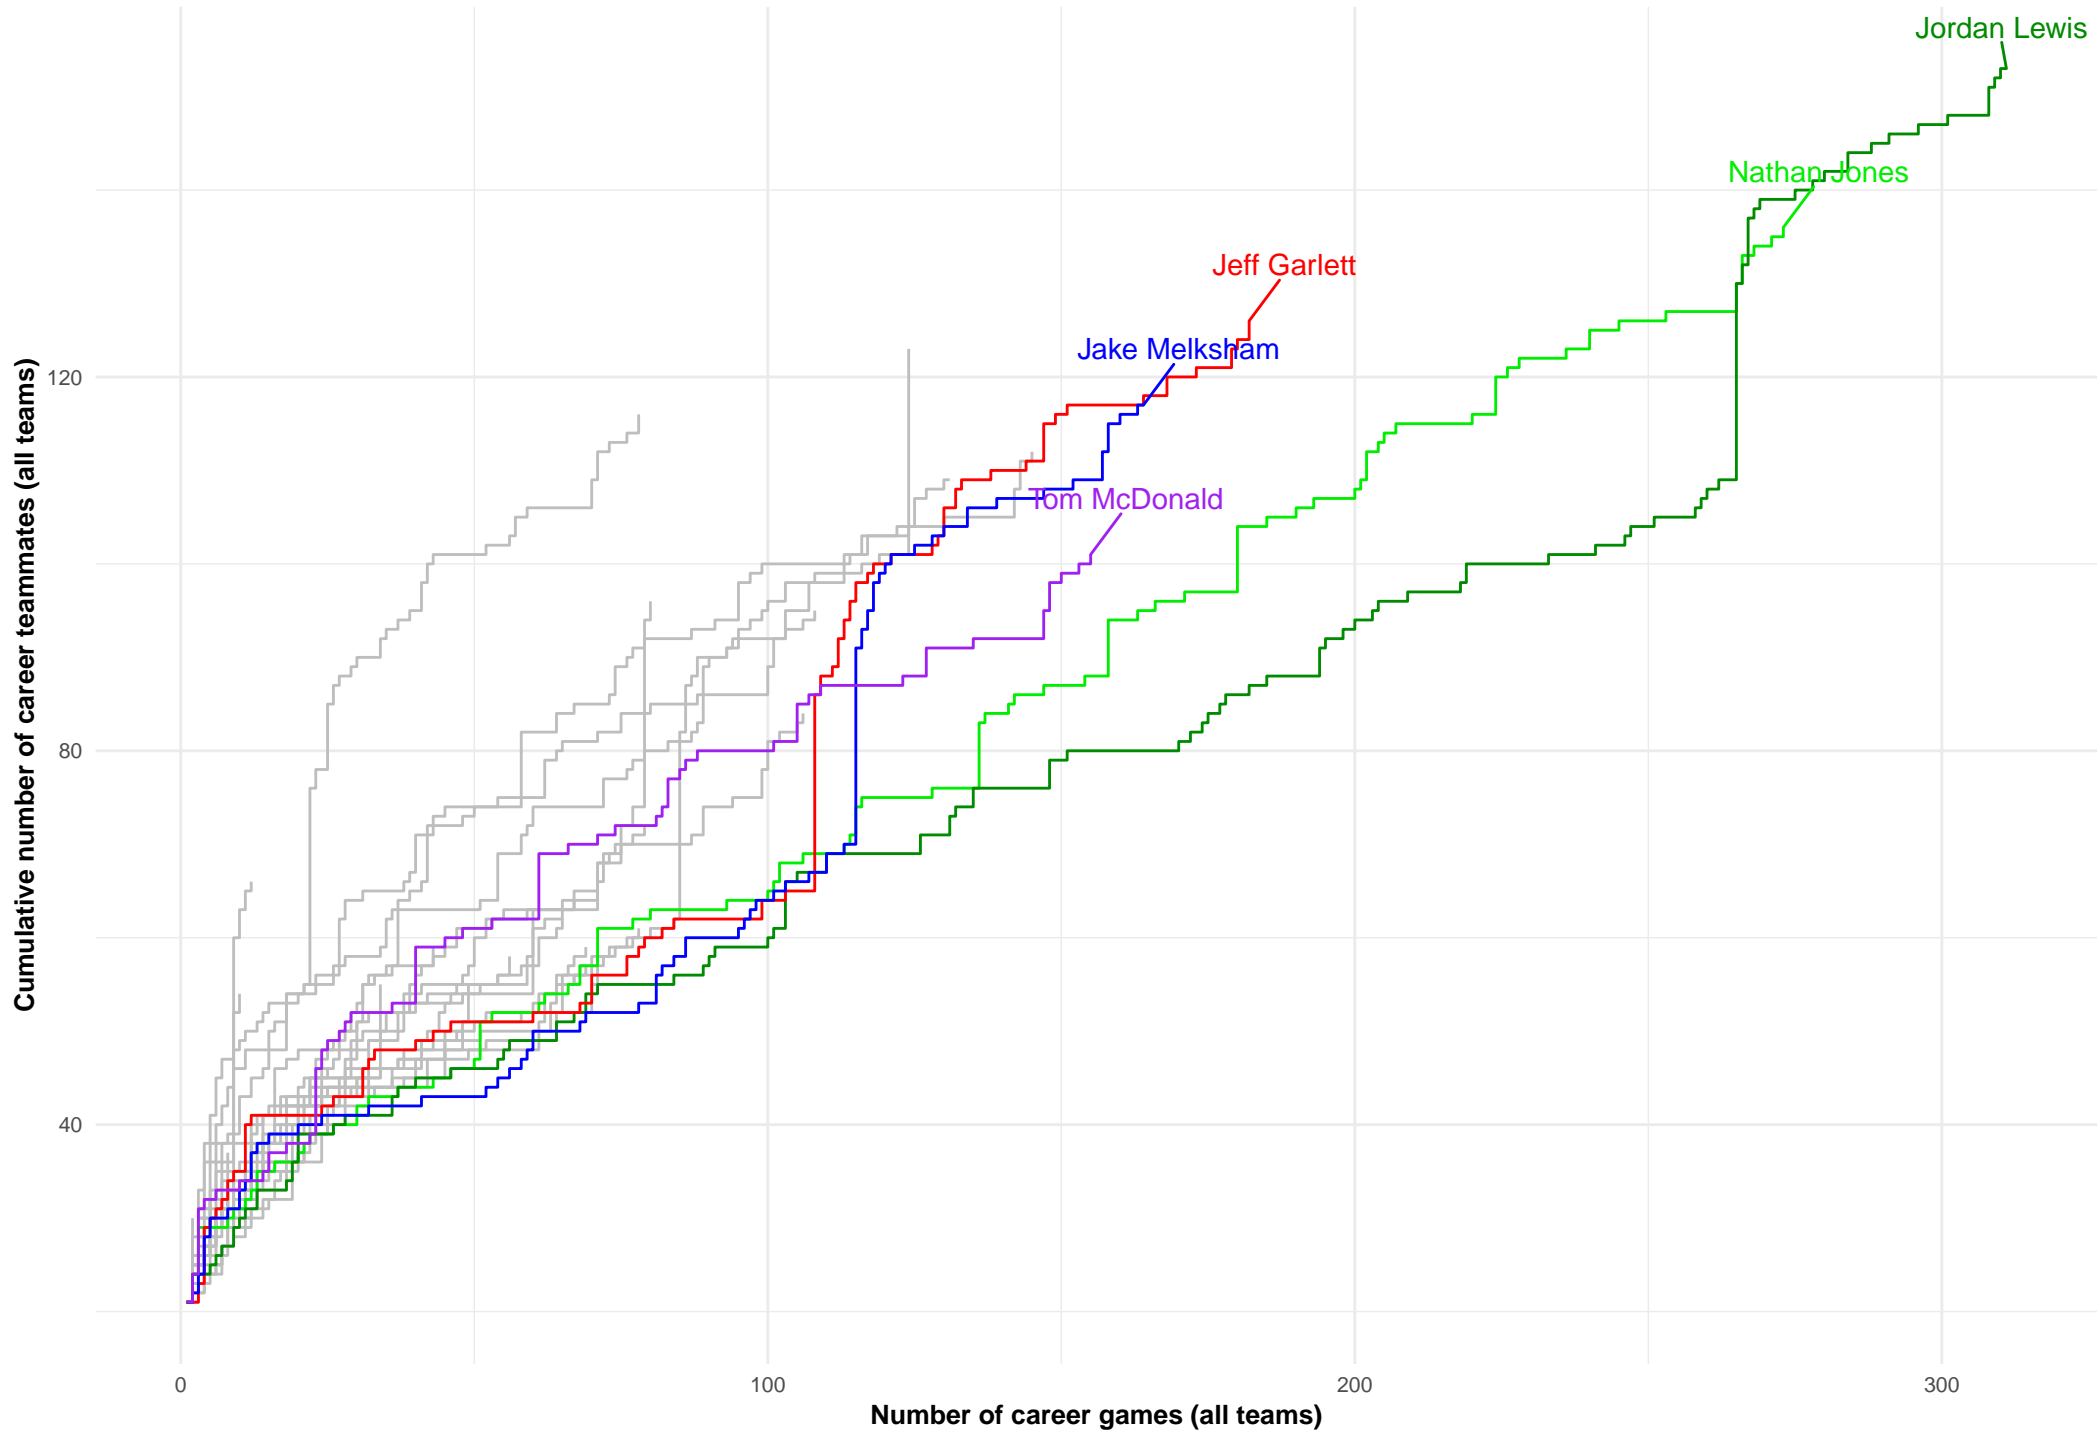

Career games and teammate count for players who played their latest game for GWS sometime in 2019 or 2020
(highlighted are players with 200 or more teammates, across all teams, or 150 or more career games)

Career games and teammate count for players who played their latest game for Melbourne sometime in 2019 or 2020
(highlighted are players with 200 or more teammates, across all teams, or 150 or more career games)