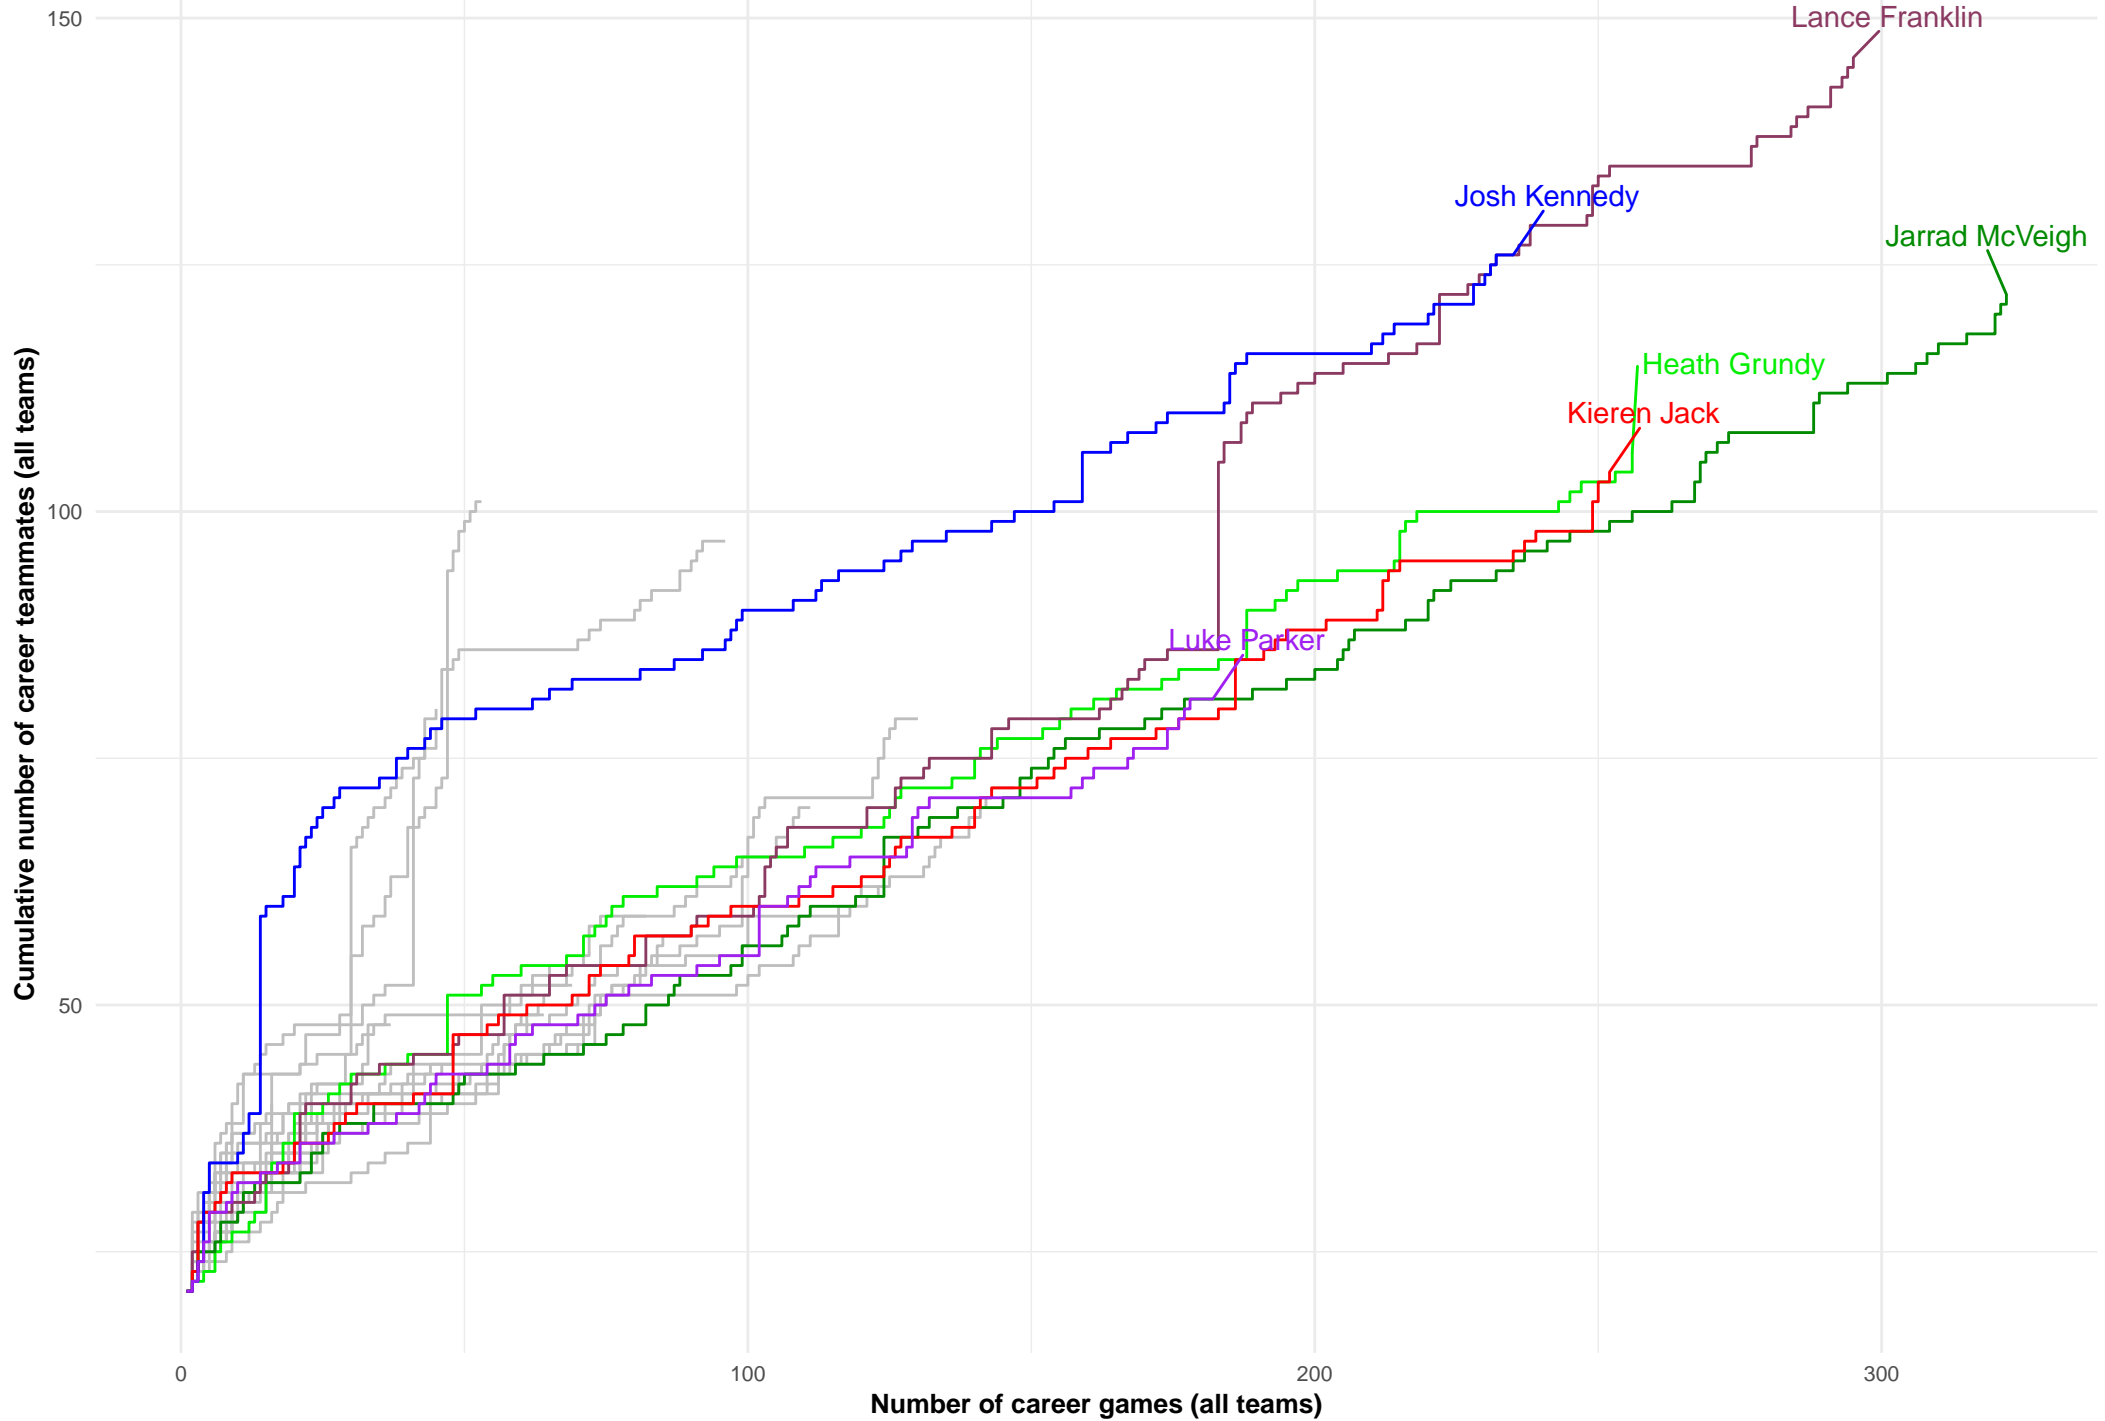

Career games and teammate count for players who played their latest game for Geelong sometime in 2019 or 2020
(highlighted are players with 200 or more teammates, across all teams, or 150 or more career games)

Career games and teammate count for players who played their latest game for Hawthorn sometime in 2019 or 2020
(highlighted are players with 200 or more teammates, across all teams, or 150 or more career games)

Career games and teammate count for players who played their latest game for Sydney sometime in 2019 or 2020
(highlighted are players with 200 or more teammates, across all teams, or 150 or more career games)