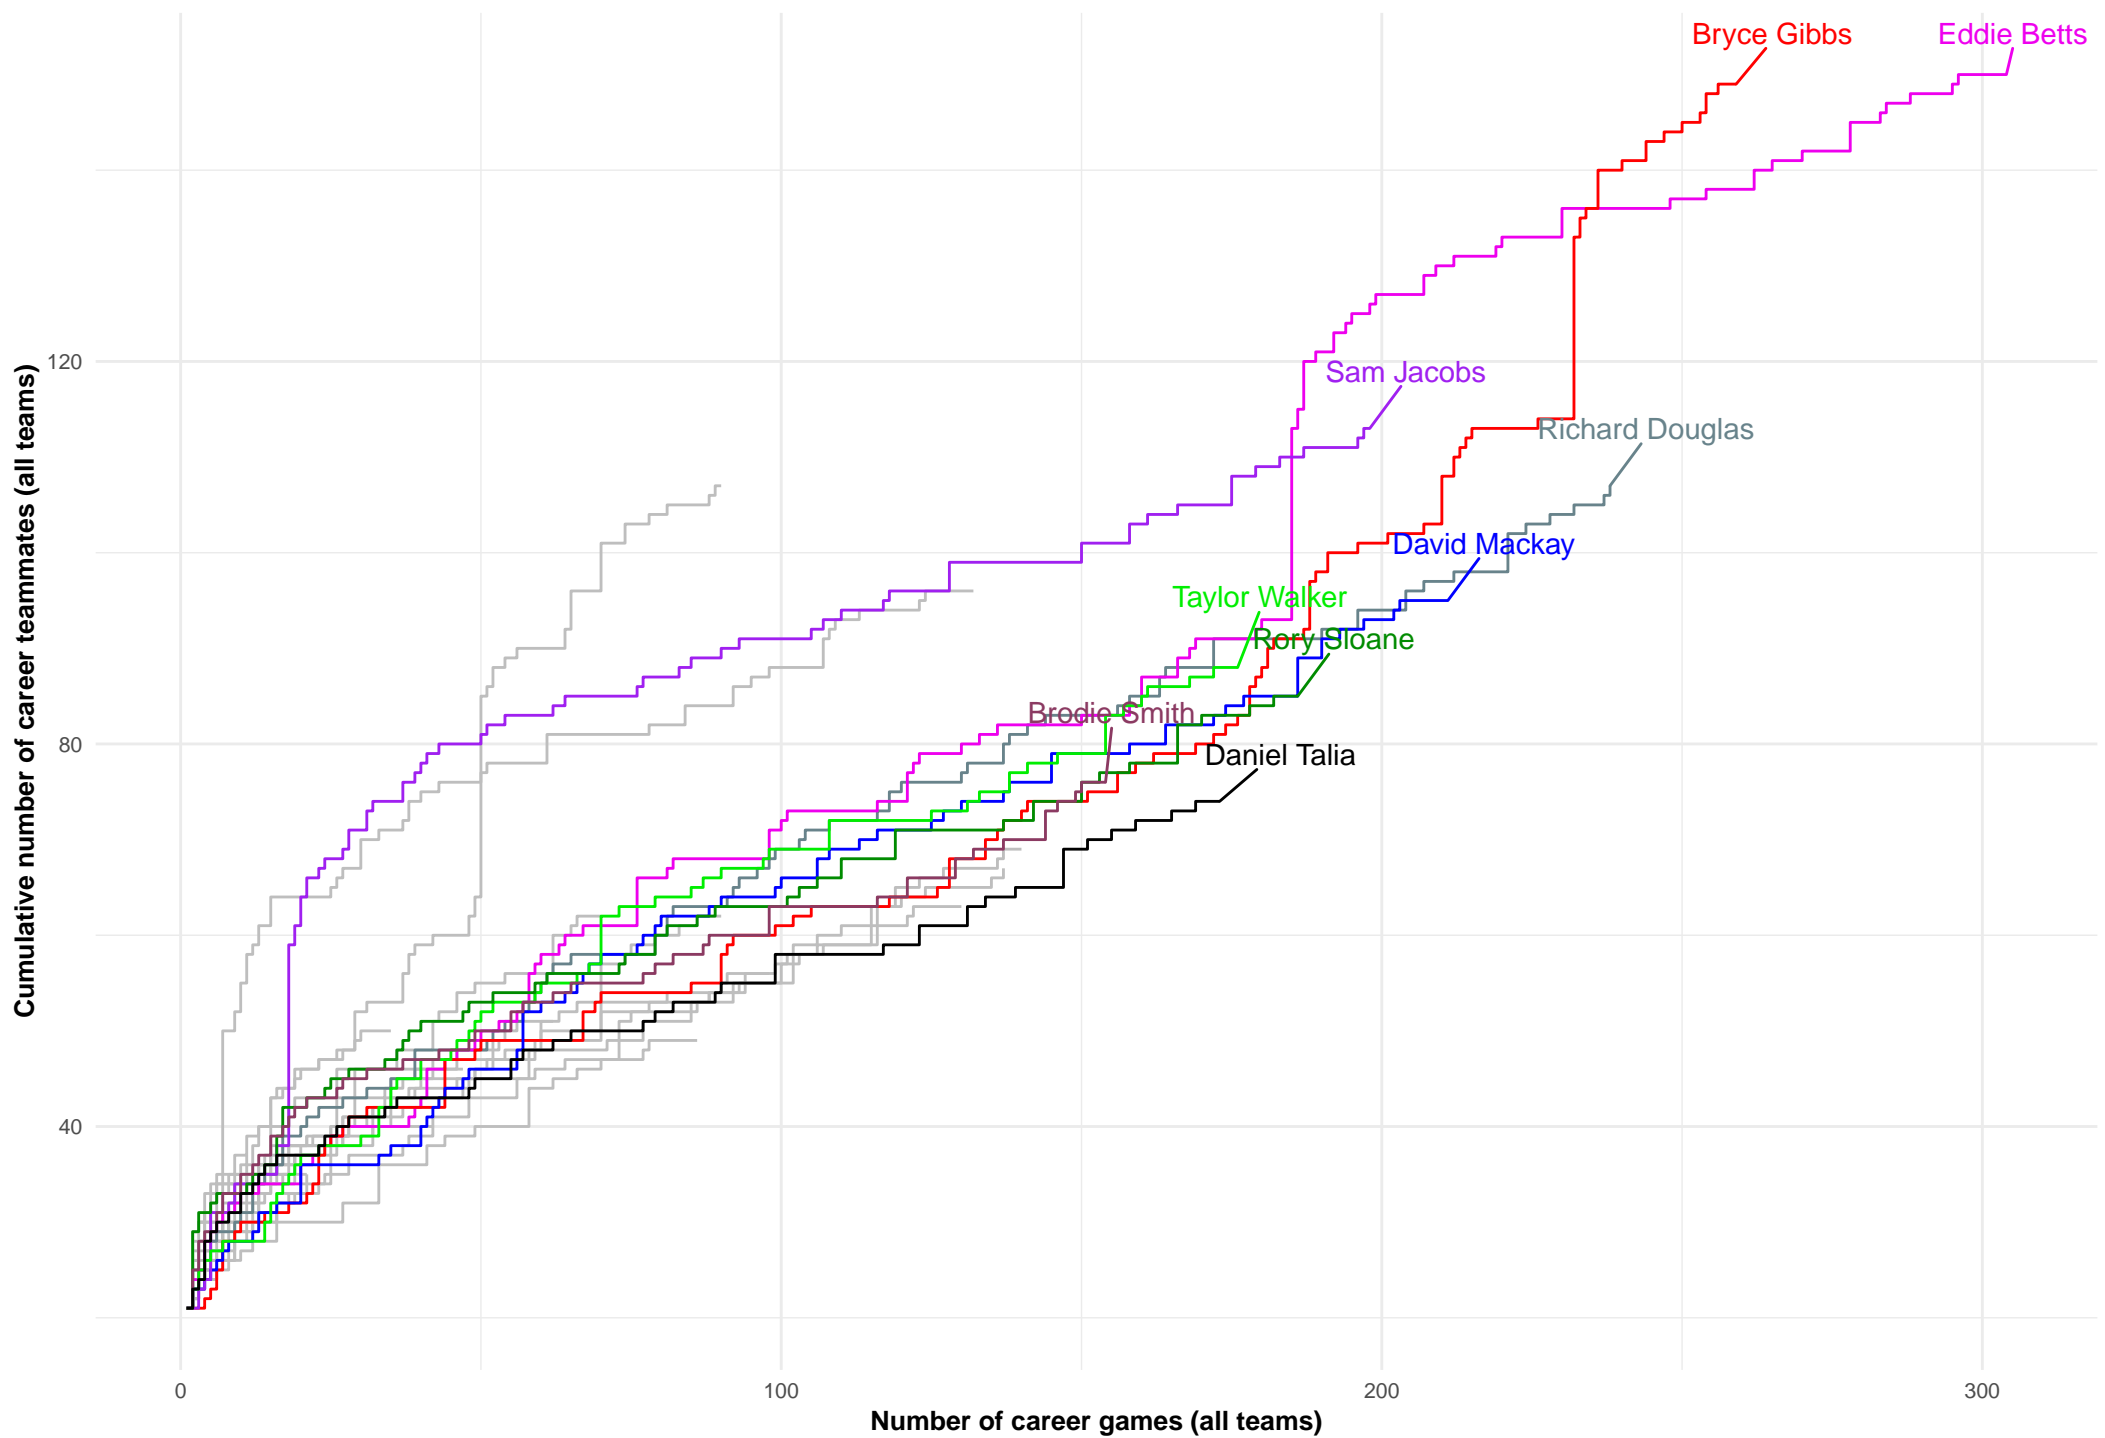

Career games and teammate count for players who played their latest game for Melbourne sometime in 2019 or 2020
(highlighted are players with 200 or more teammates, across all teams, or 150 or more career games)

Career games and teammate count for players who played their latest game for Adelaide sometime in 2019 or 2020
(highlighted are players with 200 or more teammates, across all teams, or 150 or more career games)