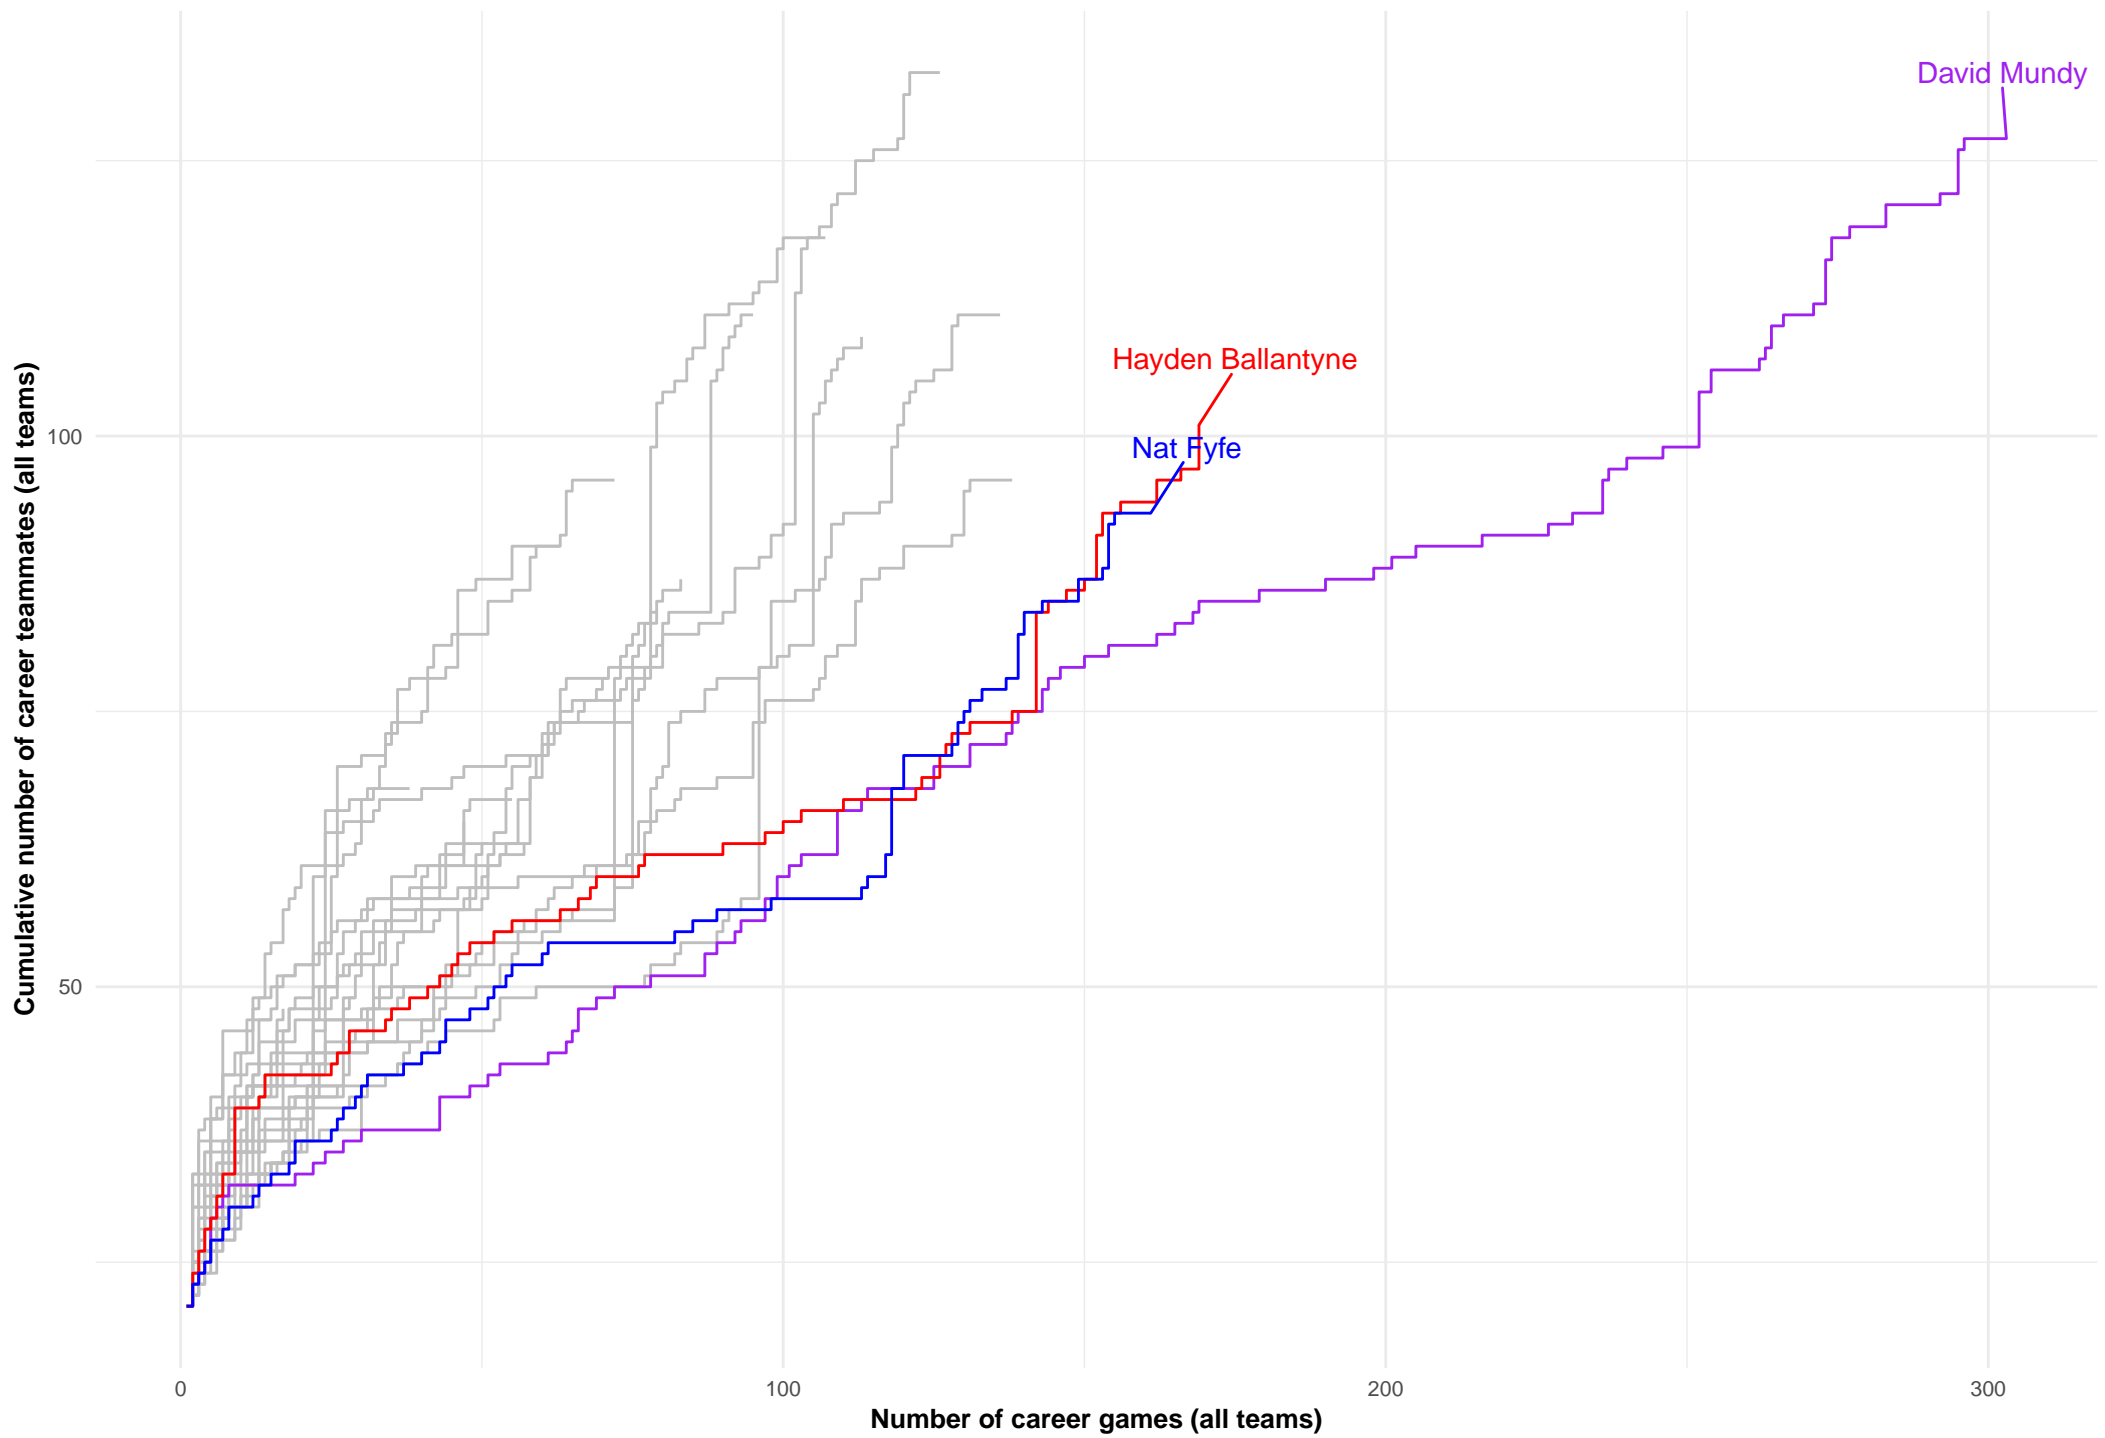

Career games and teammate count for players who played their latest game for Port Adelaide sometime in 2019 or 2020
(highlighted are players with 200 or more teammates, across all teams, or 150 or more career games)

Career games and teammate count for players who played their latest game for Fremantle sometime in 2019 or 2020
(highlighted are players with 200 or more teammates, across all teams, or 150 or more career games)