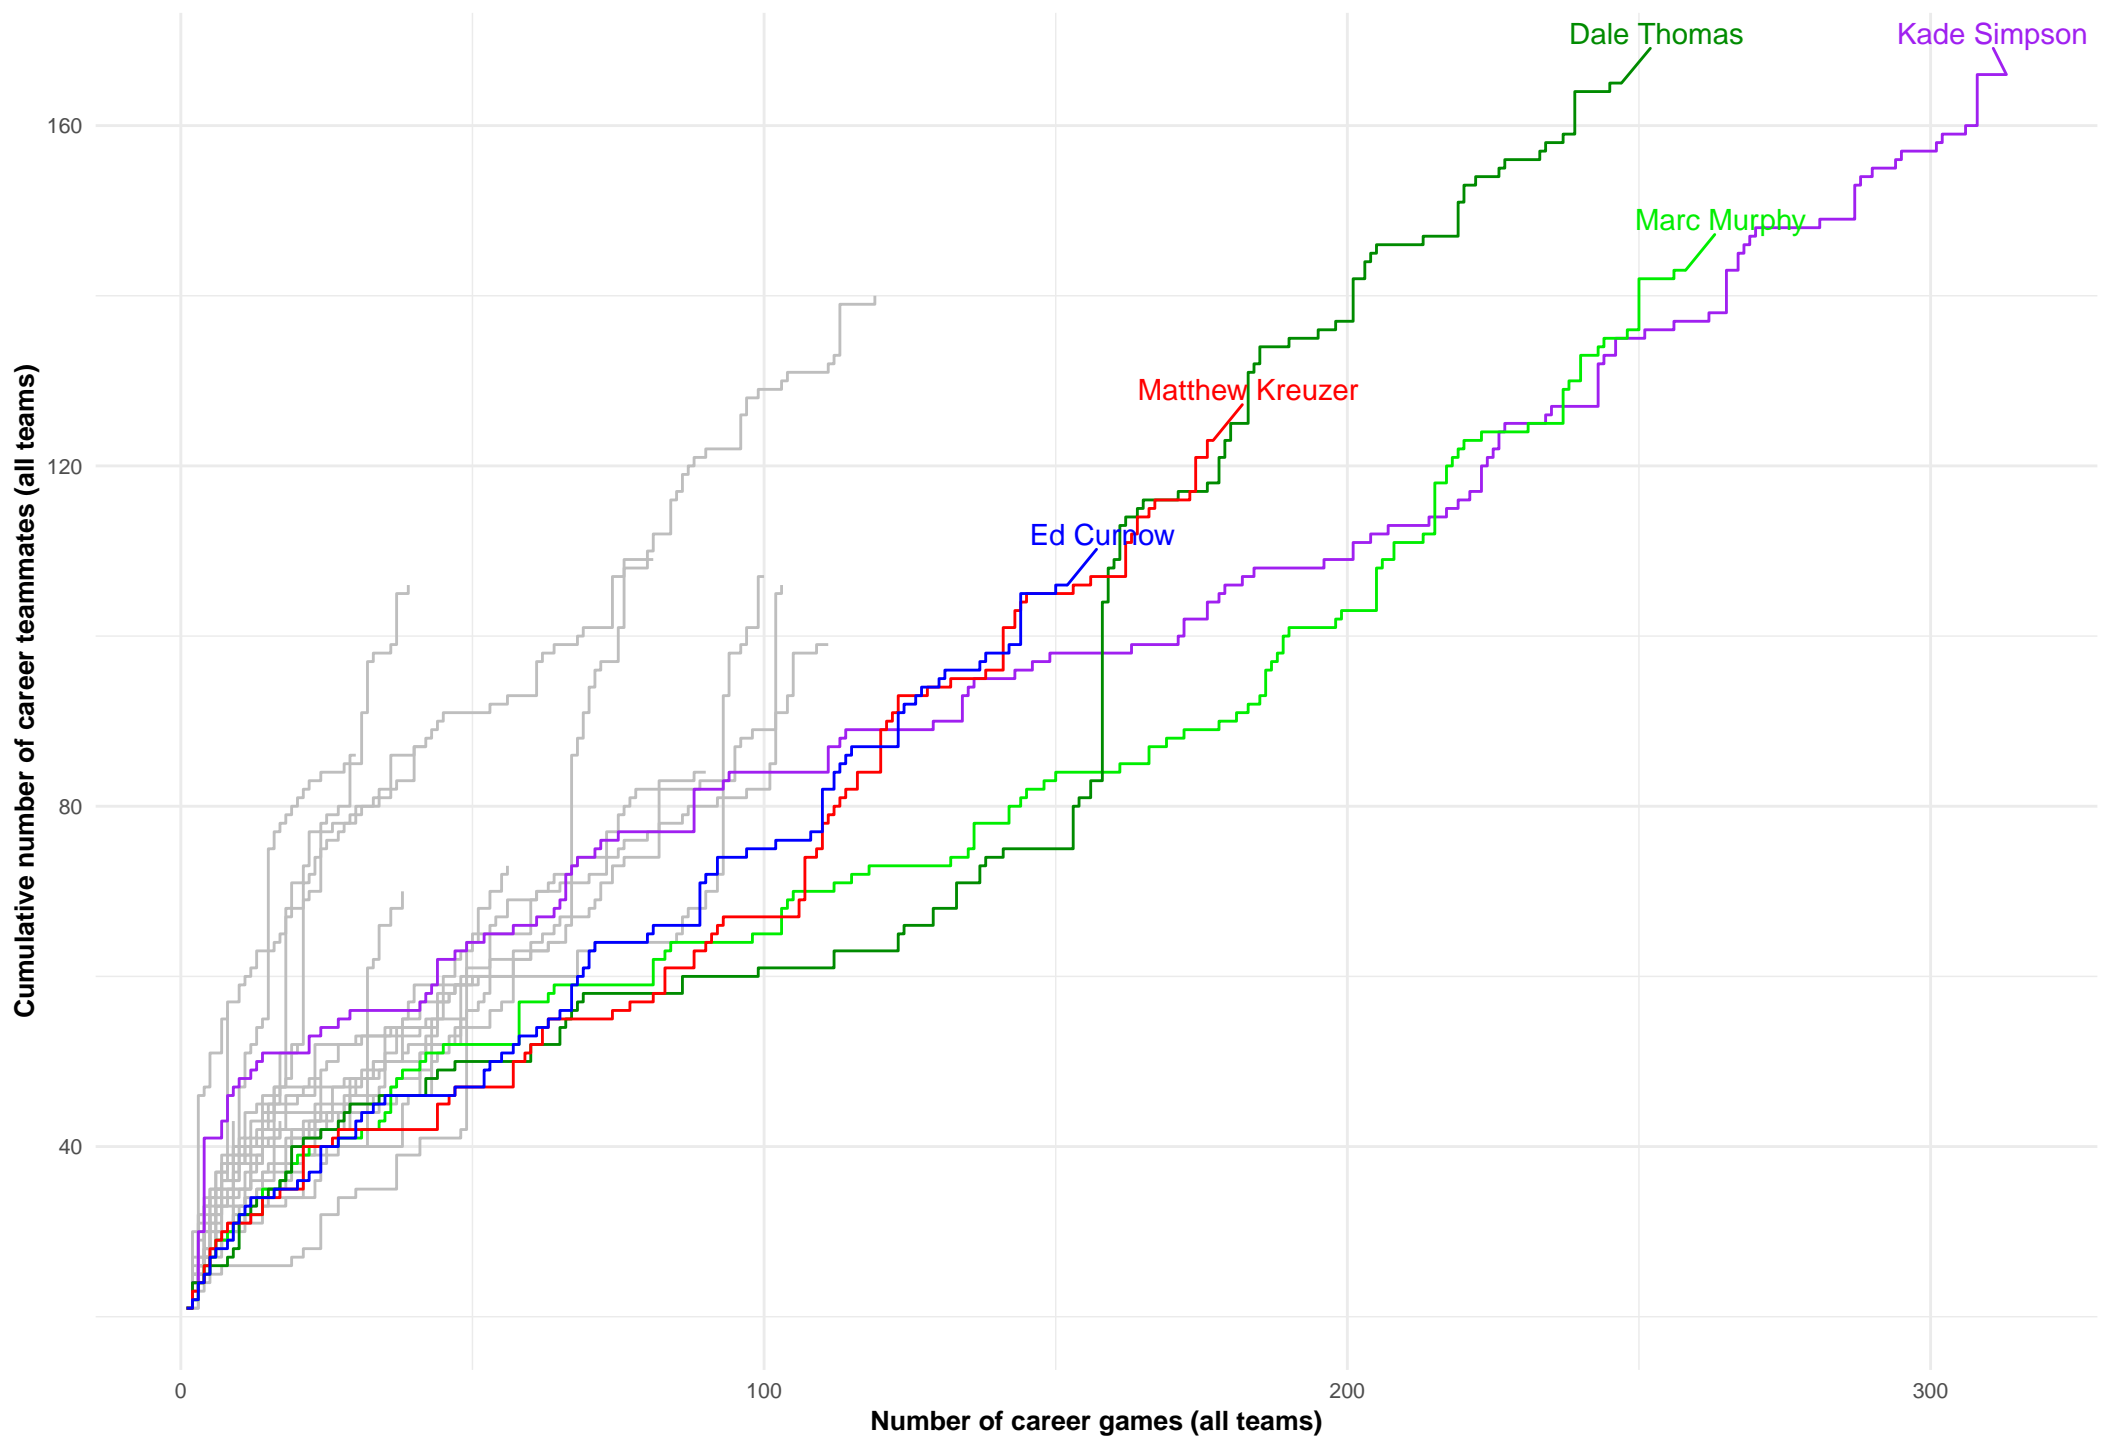

Career games and teammate count for players who played their latest game for Adelaide sometime in 2019 or 2020
(highlighted are players with 200 or more teammates, across all teams, or 150 or more career games)

Career games and teammate count for players who played their latest game for Carlton sometime in 2019 or 2020
(highlighted are players with 200 or more teammates, across all teams, or 150 or more career games)