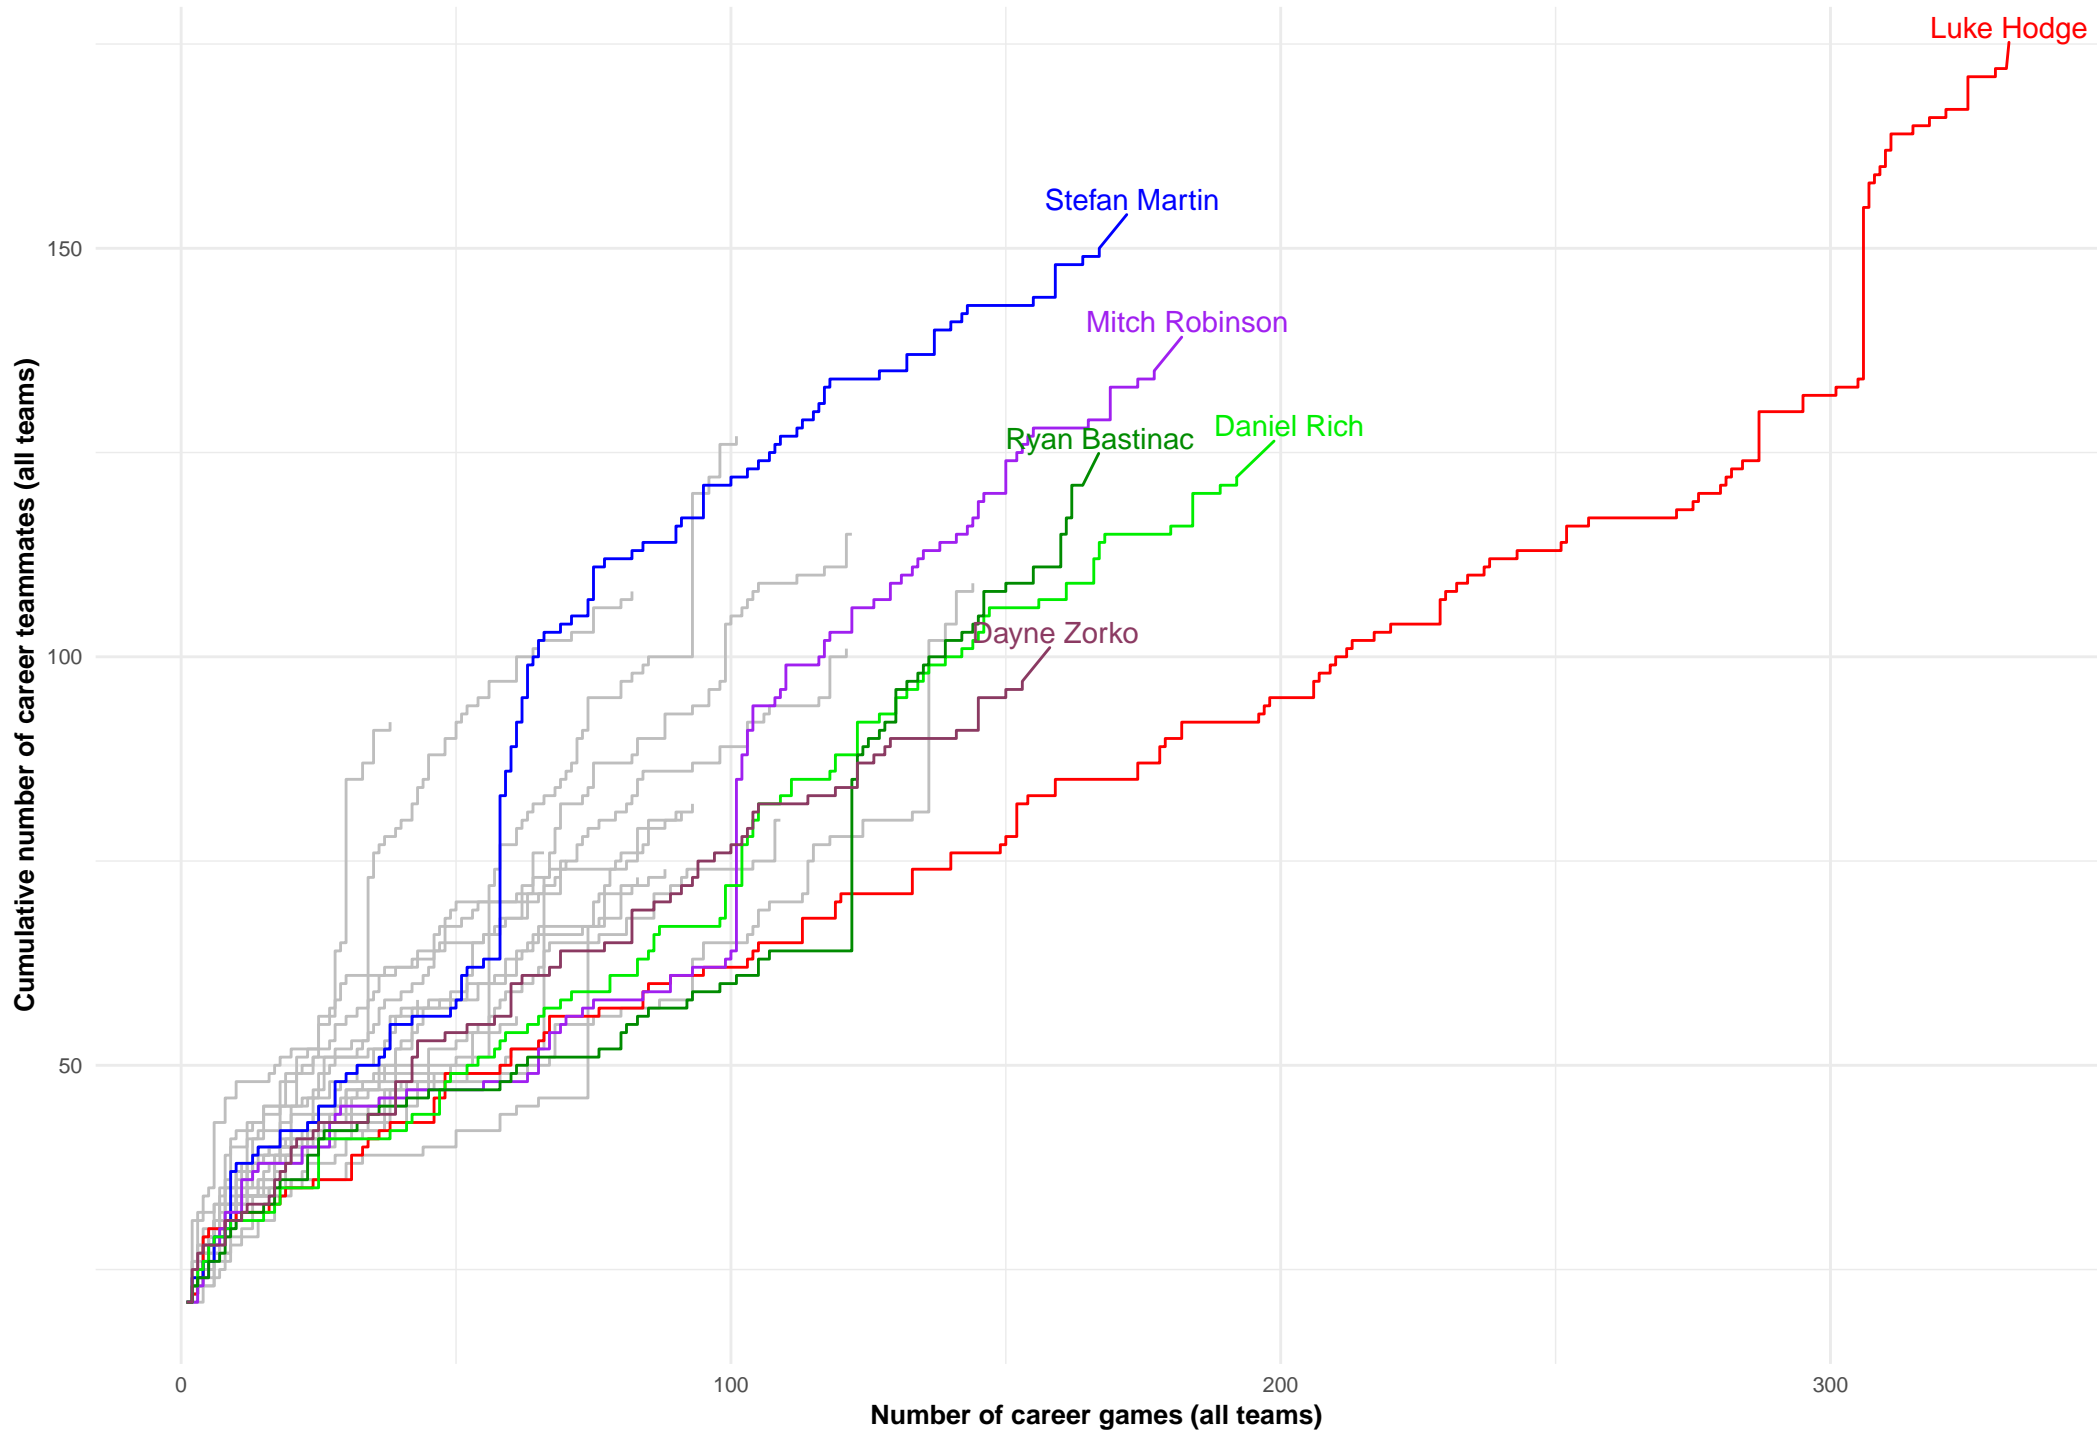

Career games and teammate count for players who played their latest game for Geelong sometime in 2019 or 2020
(highlighted are players with 200 or more teammates, across all teams, or 150 or more career games)

Career games and teammate count for players who played their latest game for Hawthorn sometime in 2019 or 2020
(highlighted are players with 200 or more teammates, across all teams, or 150 or more career games)

Career games and teammate count for players who played their latest game for Sydney sometime in 2019 or 2020
(highlighted are players with 200 or more teammates, across all teams, or 150 or more career games)