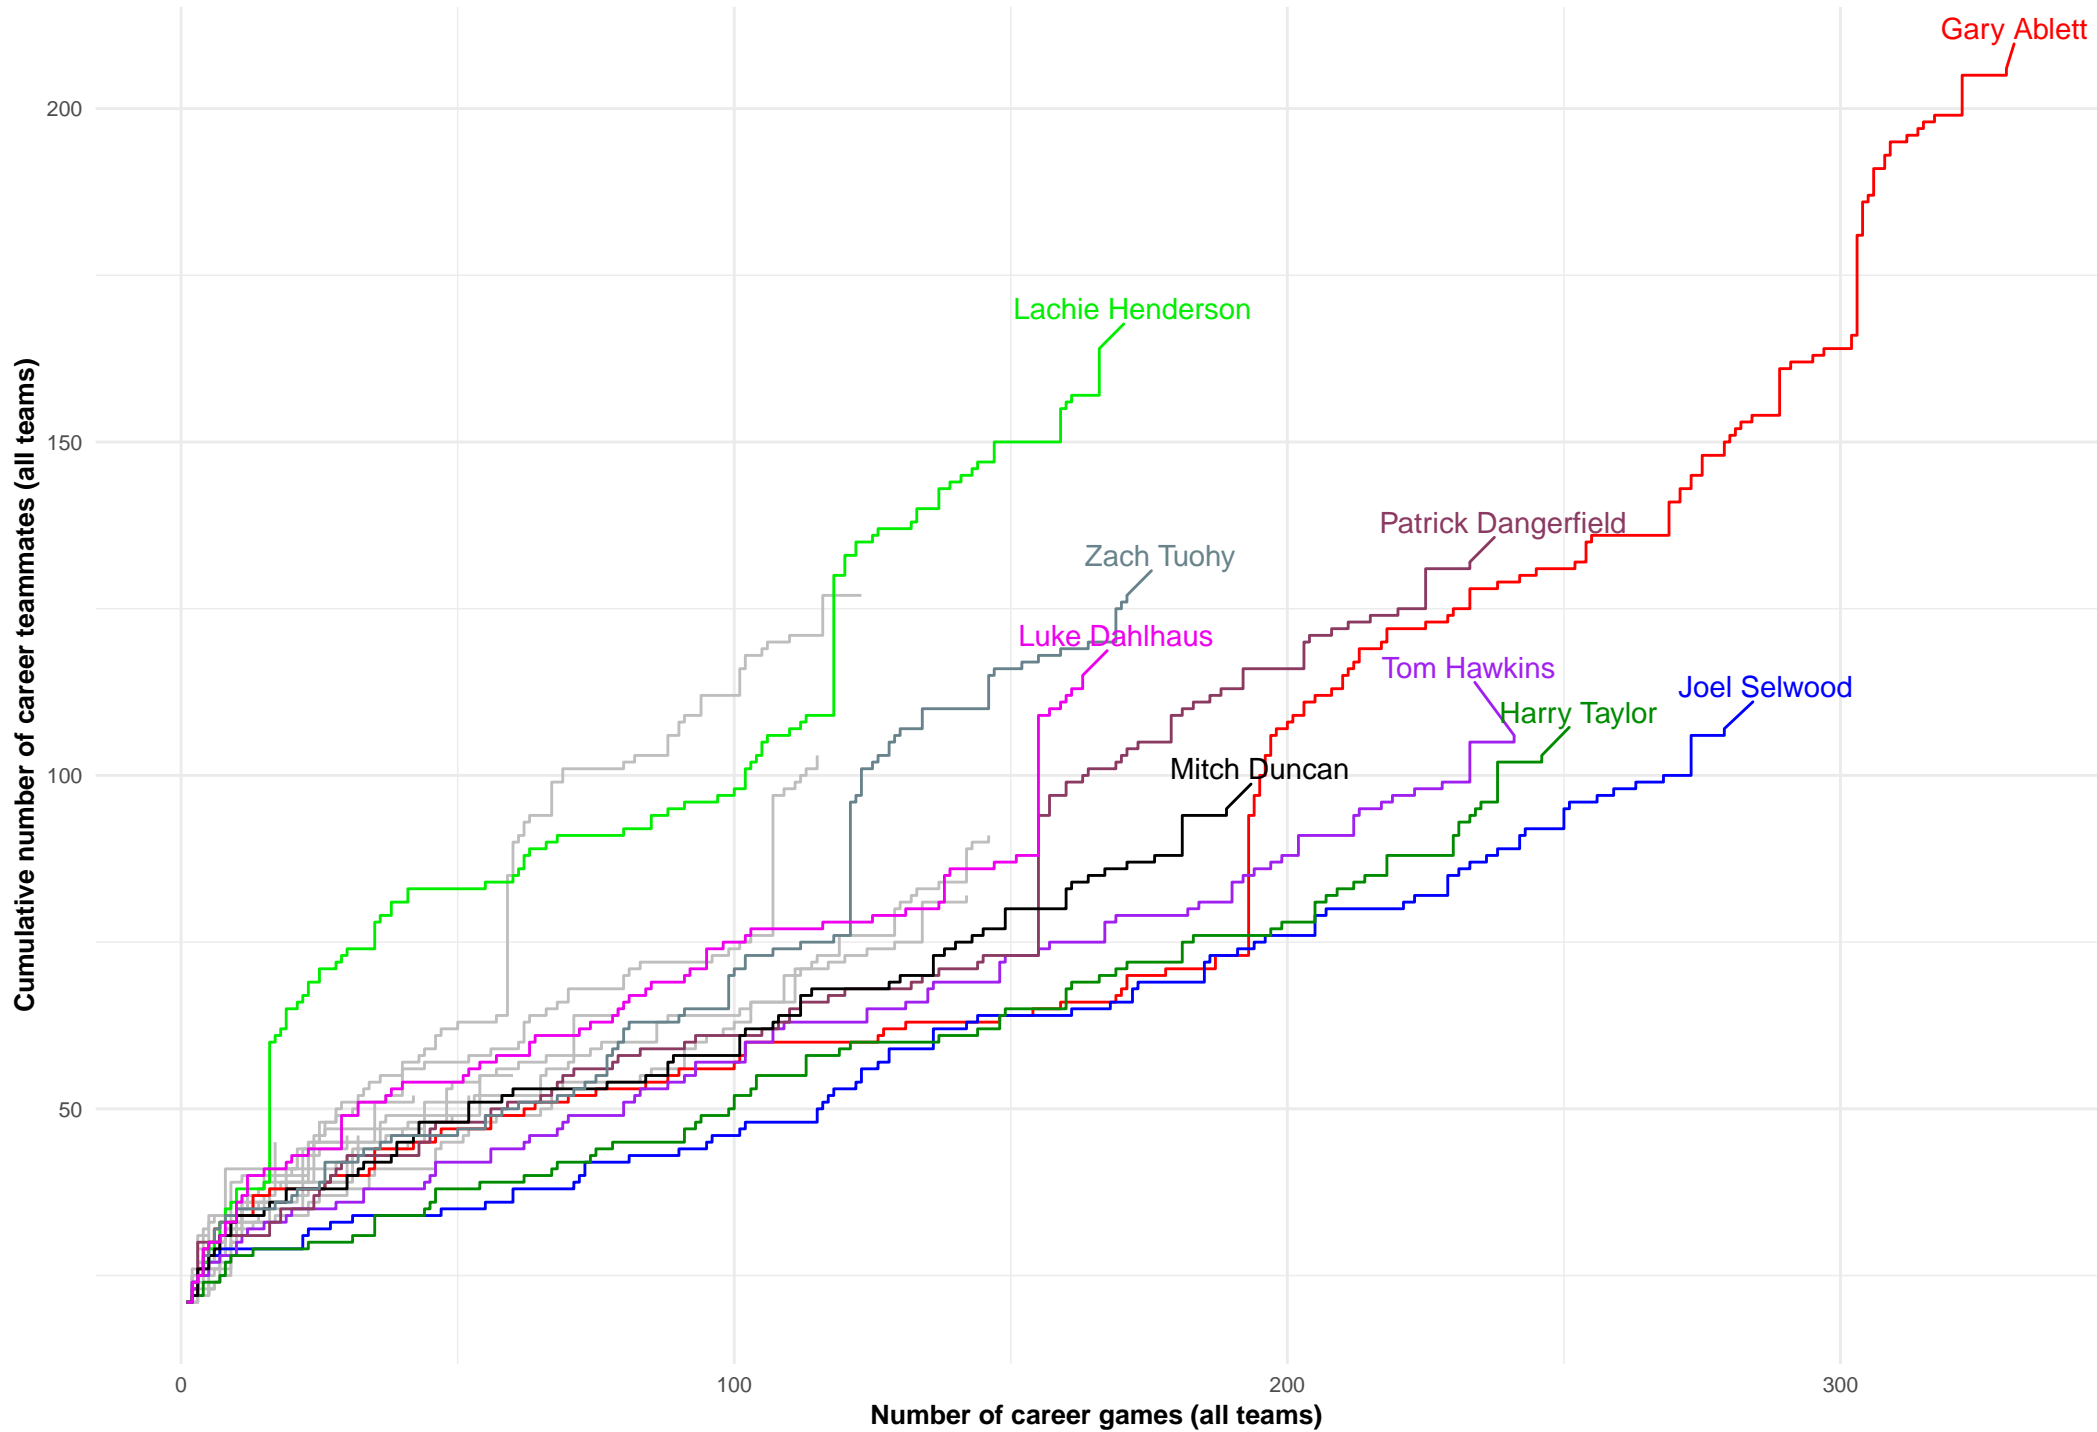

Career games and teammate count for players who played their latest game for Geelong sometime in 2019 or 2020
(highlighted are players with 200 or more teammates, across all teams, or 150 or more career games)

Career games and teammate count for players who played their latest game for Hawthorn sometime in 2019 or 2020
(highlighted are players with 200 or more teammates, across all teams, or 150 or more career games)