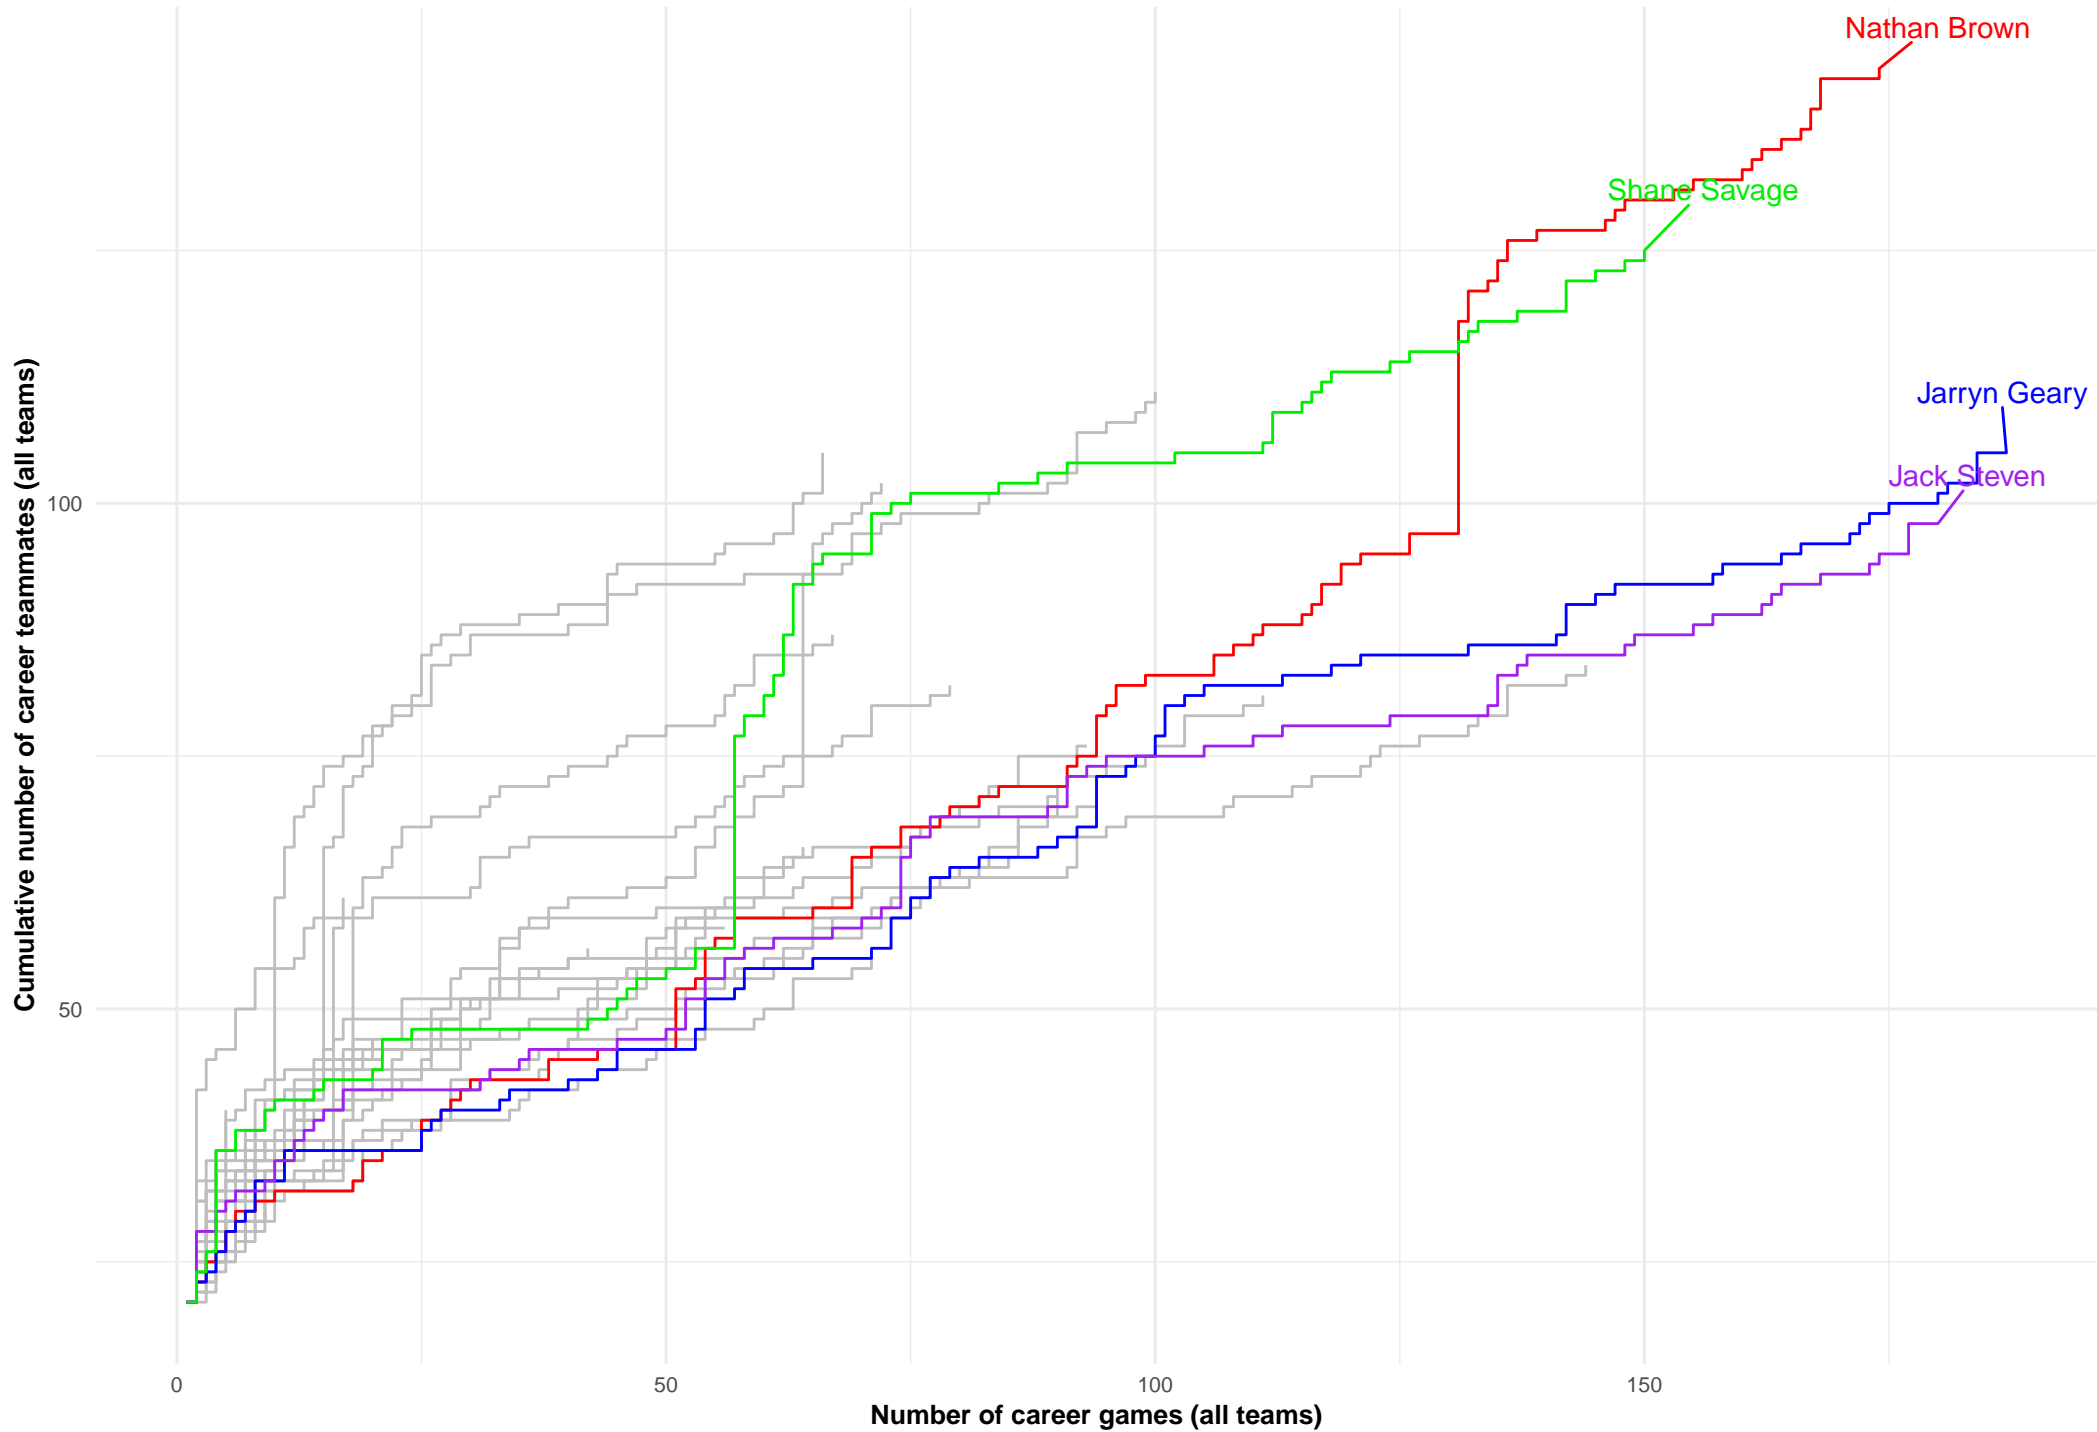

Career games and teammate count for players who played their latest game for Essendon sometime in 2019 or 2020
(highlighted are players with 200 or more teammates, across all teams, or 150 or more career games)

Career games and teammate count for players who played their latest game for St Kilda sometime in 2019 or 2020
(highlighted are players with 200 or more teammates, across all teams, or 150 or more career games)