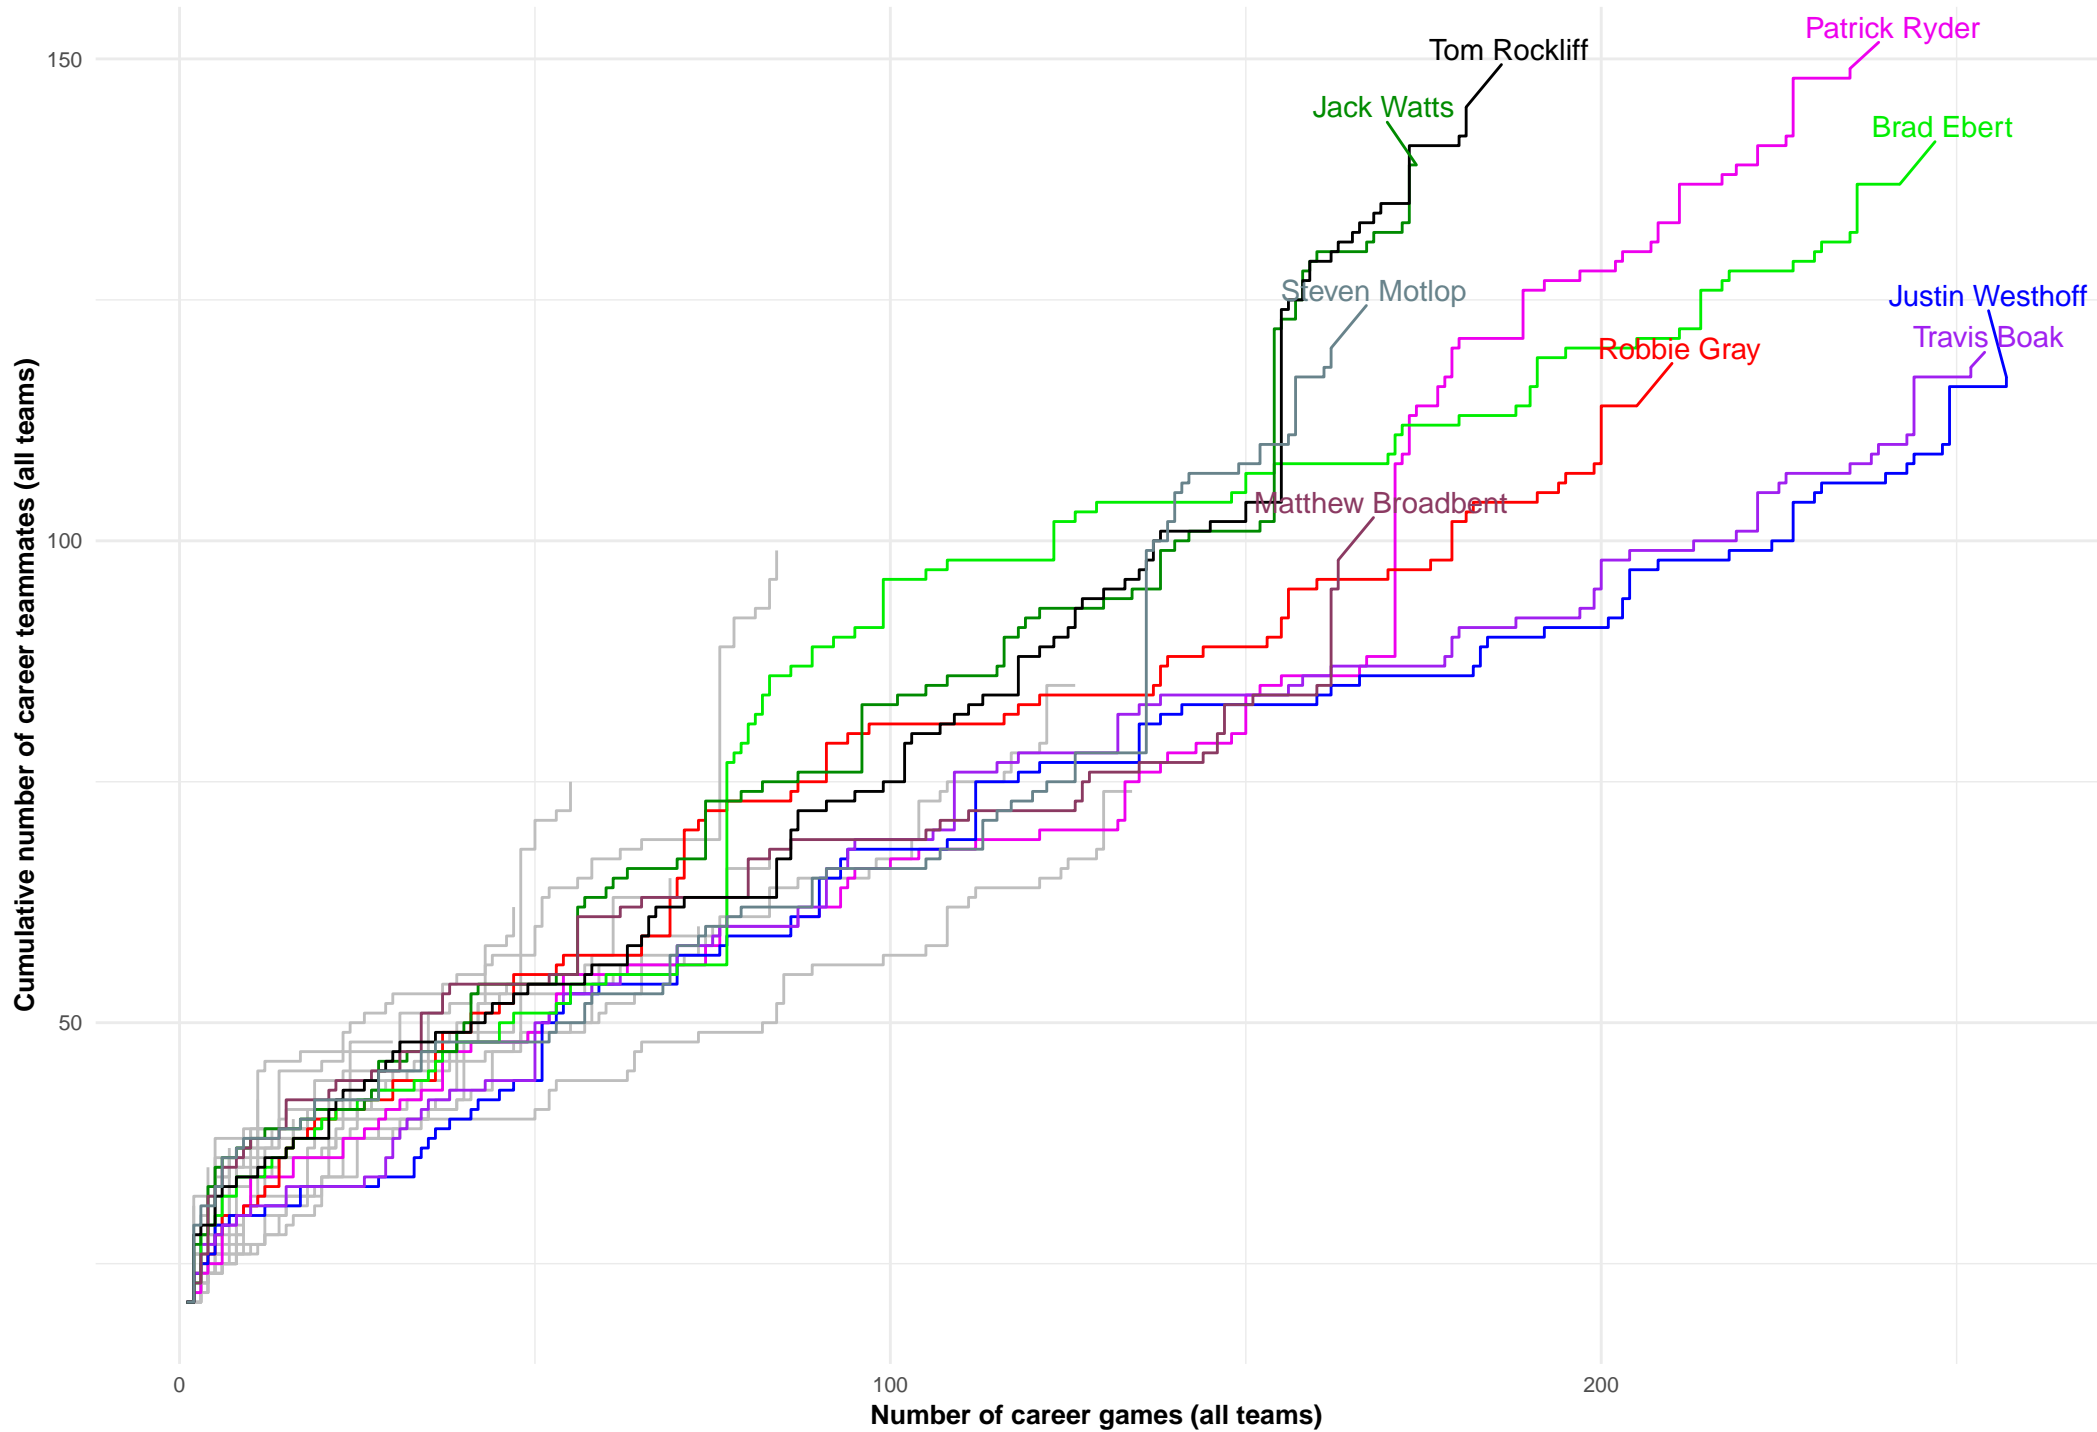

Career games and teammate count for players who played their latest game for West Coast sometime in 2019 or 2020
(highlighted are players with 200 or more teammates, across all teams, or 150 or more career games)

Career games and teammate count for players who played their latest game for Port Adelaide sometime in 2019 or 2020
(highlighted are players with 200 or more teammates, across all teams, or 150 or more career games)